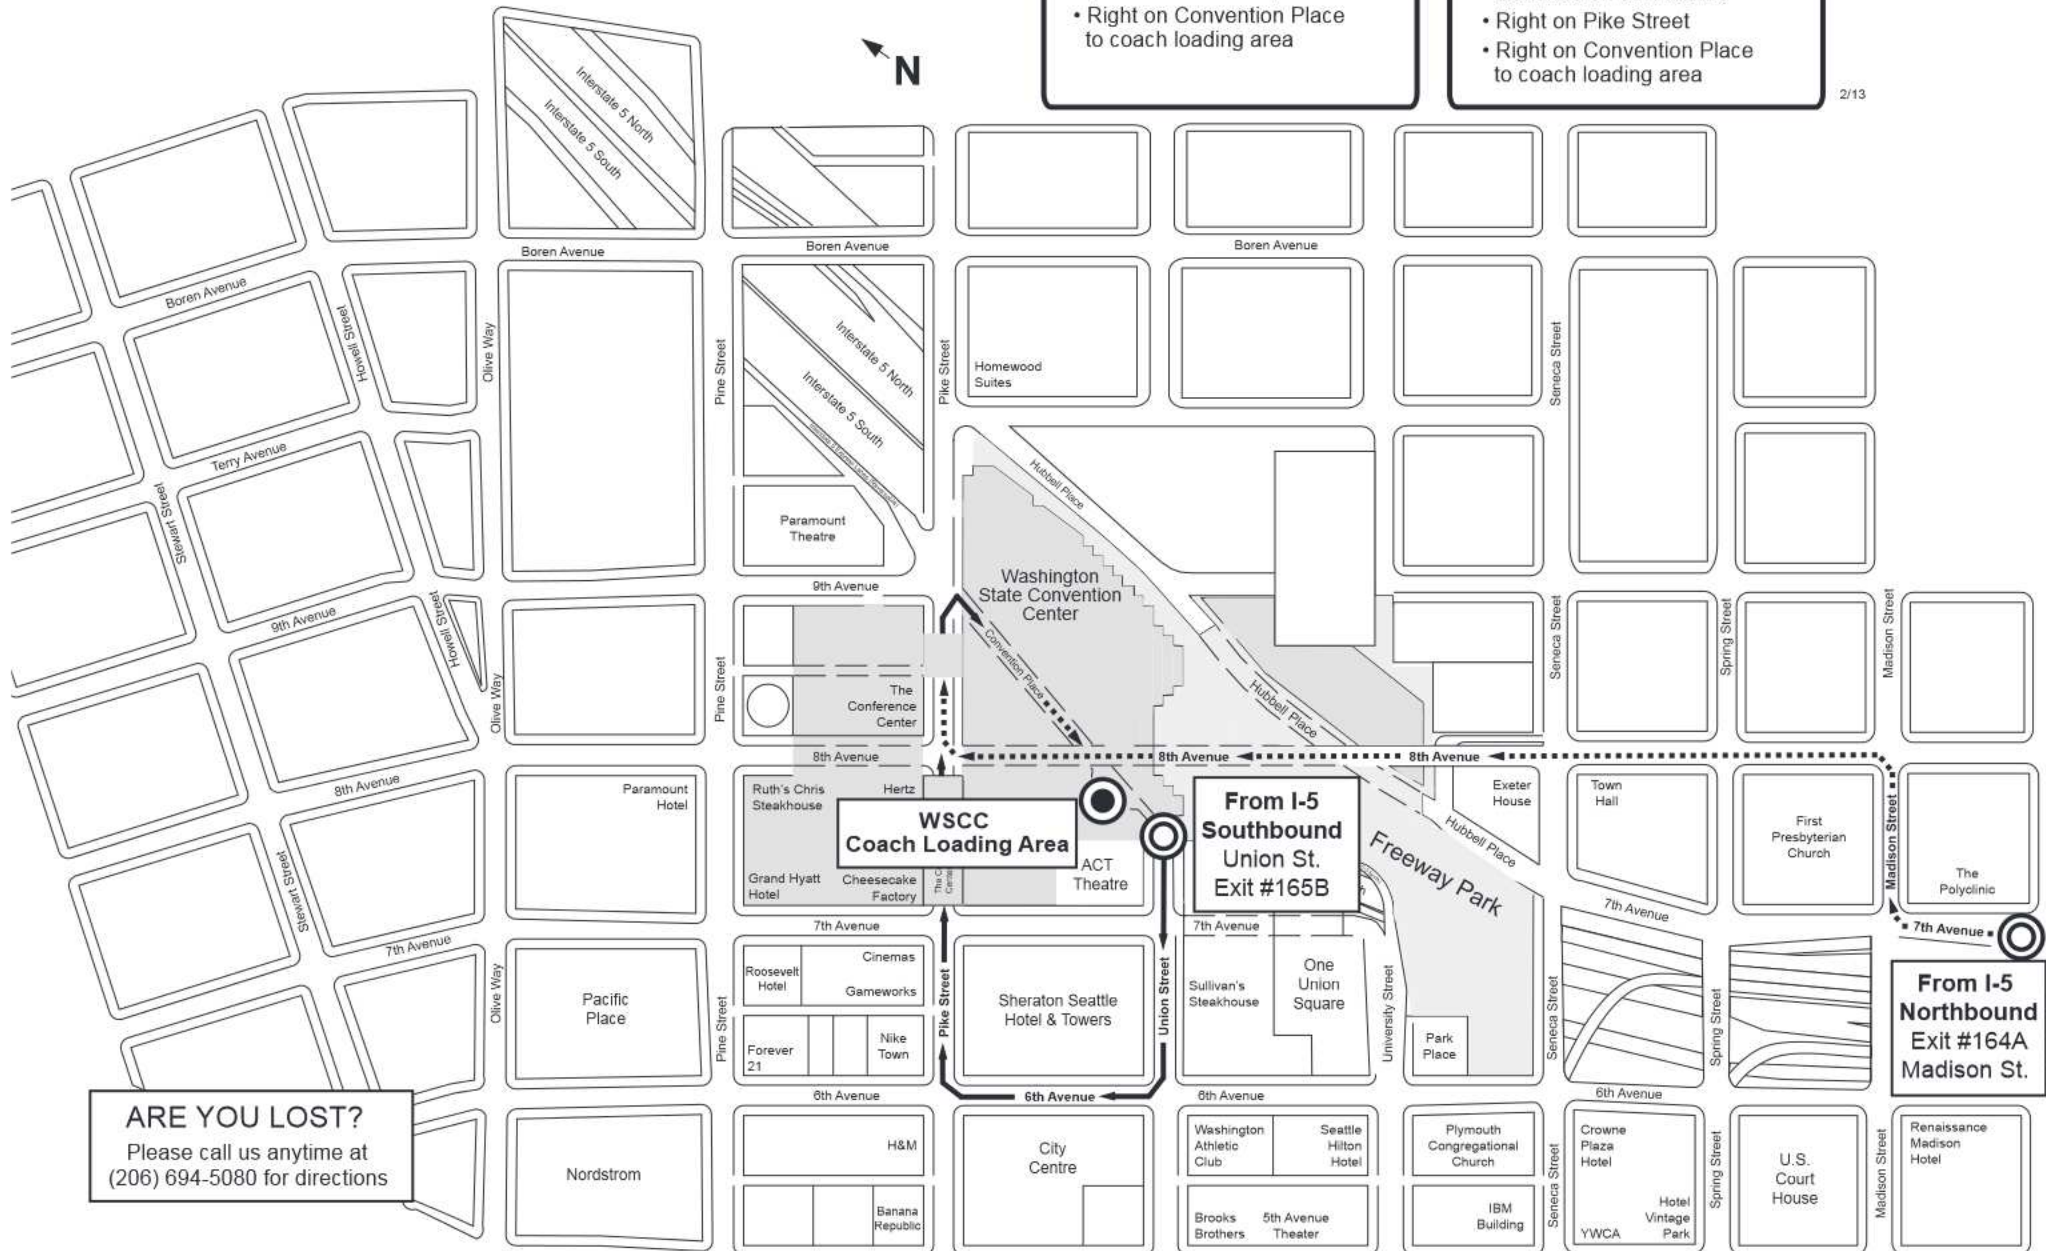

- Interstate 5 Southbound
- Union Street exit (#165B)
- Get into right lane and turn right on 6th Avenue
- Right on Pike Street
- Continue on Pike Street (under WSCC arch)
- Right on Convention Place to coach loading area

FROM I-5 NORTHBOUND and I-90 WESTBOUND

- Interstate 5 Northbound
- Madison Street exit (#164A) takes you to 7th Avenue
- Right on Madison Street
- Left on 8th Avenue
- Continue on 8th Avenue
- Right on Pike Street
- Right on Convention Place to coach loading area

ARE YOU LOST?
Please call us anytime at
(206) 694-5080 for directions

From I-5 Northbound Exit #164A Madison St.