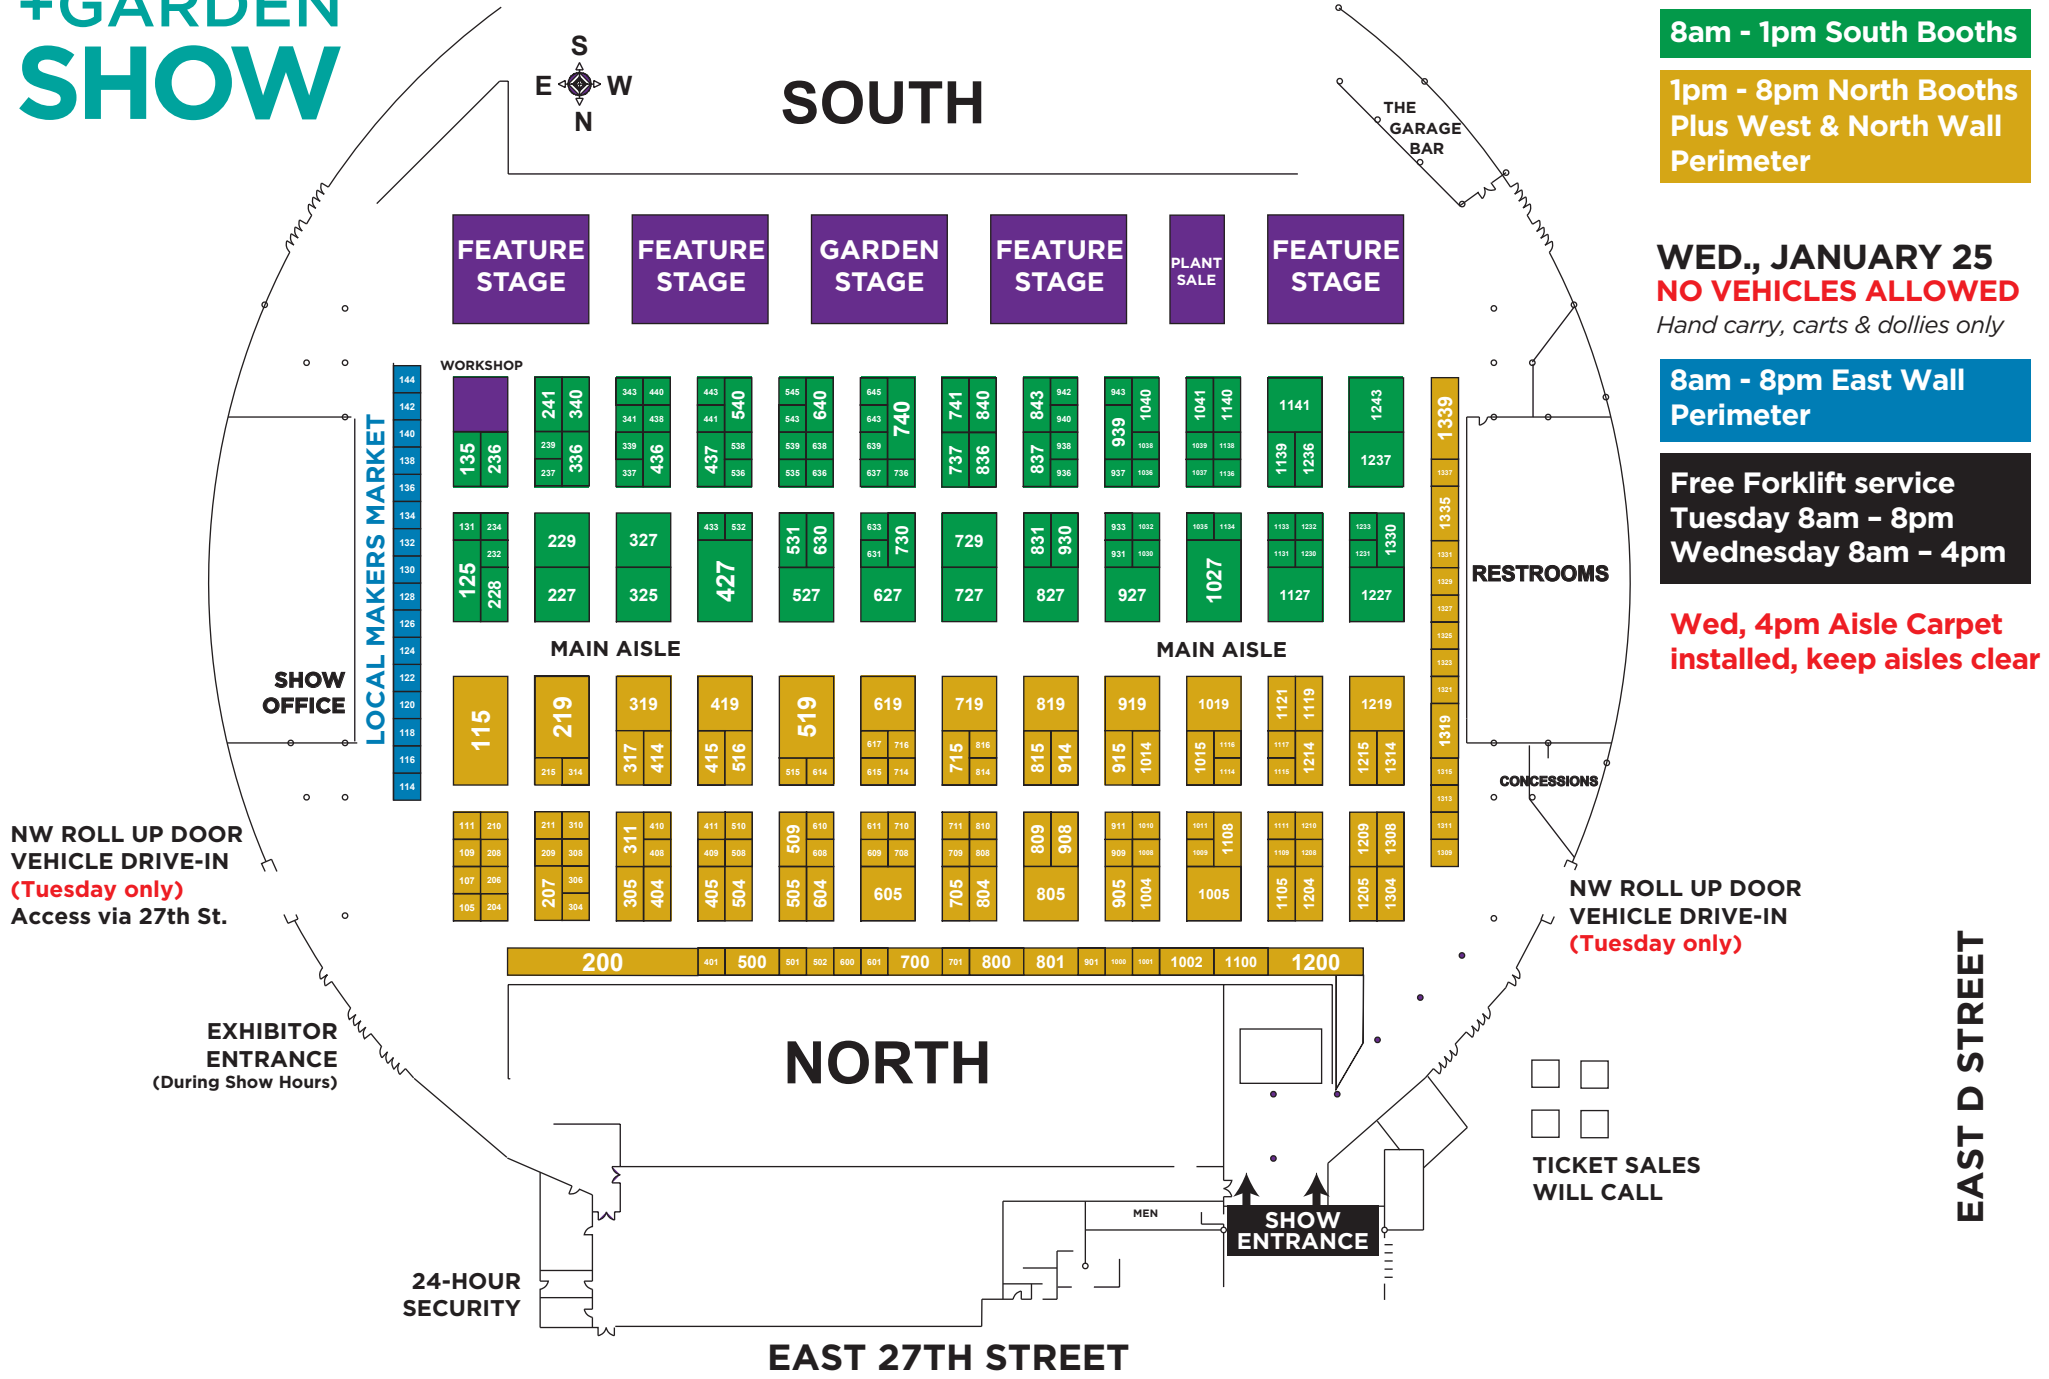

# TACOMA HOME + GARDEN SHOW

**JAN. 26-29, 2023**  
Tacoma Dome

## MOVE-IN TIMES

**TUES., JANUARY 24**  
**VEHICLE DRIVE-IN**

8am - 1pm South Booths

1pm - 8pm North Booths  
Plus West & North Wall  
Perimeter

**WED., JANUARY 25**  
**NO VEHICLES ALLOWED**

Hand carry, carts & dollies only

8am - 8pm East Wall  
Perimeter

Free Forklift service  
Tuesday 8am - 8pm  
Wednesday 8am - 4pm

Wed, 4pm Aisle Carpet  
installed, keep aisles clear

NW ROLL UP DOOR  
VEHICLE DRIVE-IN  
(Tuesday only)  
Access via 27th St.

EXHIBITOR  
ENTRANCE  
(During Show Hours)

24-HOUR  
SECURITY

TICKET SALES  
WILL CALL

NW ROLL UP DOOR  
VEHICLE DRIVE-IN  
(Tuesday only)

EAST D STREET

EAST 27TH STREET