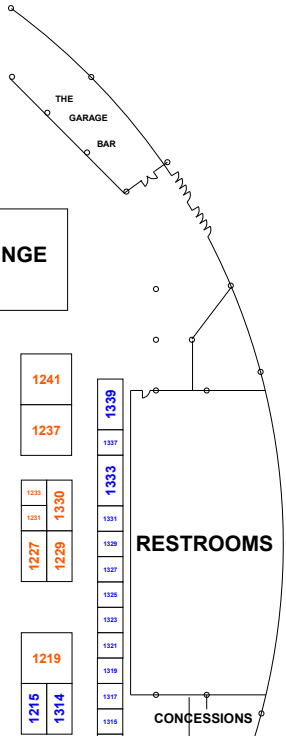

Tacoma Home + Garden Show

Jan 27 - 30, 2022 - Tacoma Dome

MOVE-IN TIMES

Monday Jan 24:
9am - 5pm

Tuesday Jan 25:
8am - 8pm

Wednesday Jan 26:
8am - 8pm*

*NO VEHICLES
ALLOWED ON
SHOW FLOOR
AFTER 4PM ON
WEDNESDAY

MAIN AISLE 20' MAIN AISLE MAIN AISLE

***ALL VEHICLES
MUST BE OFF
SHOW FLOOR
BY 4PM ON
WEDNESDAY**

SHOW OFFICE

RESTROOMS

CONCESSIONS

VEHICLE
ENTRANCE

VEHICLE
ENTRANCE

EAST D STREET

Exhibitor Entrance
(during show days)

SHOW
ENTRANCE

Access via 27th Street