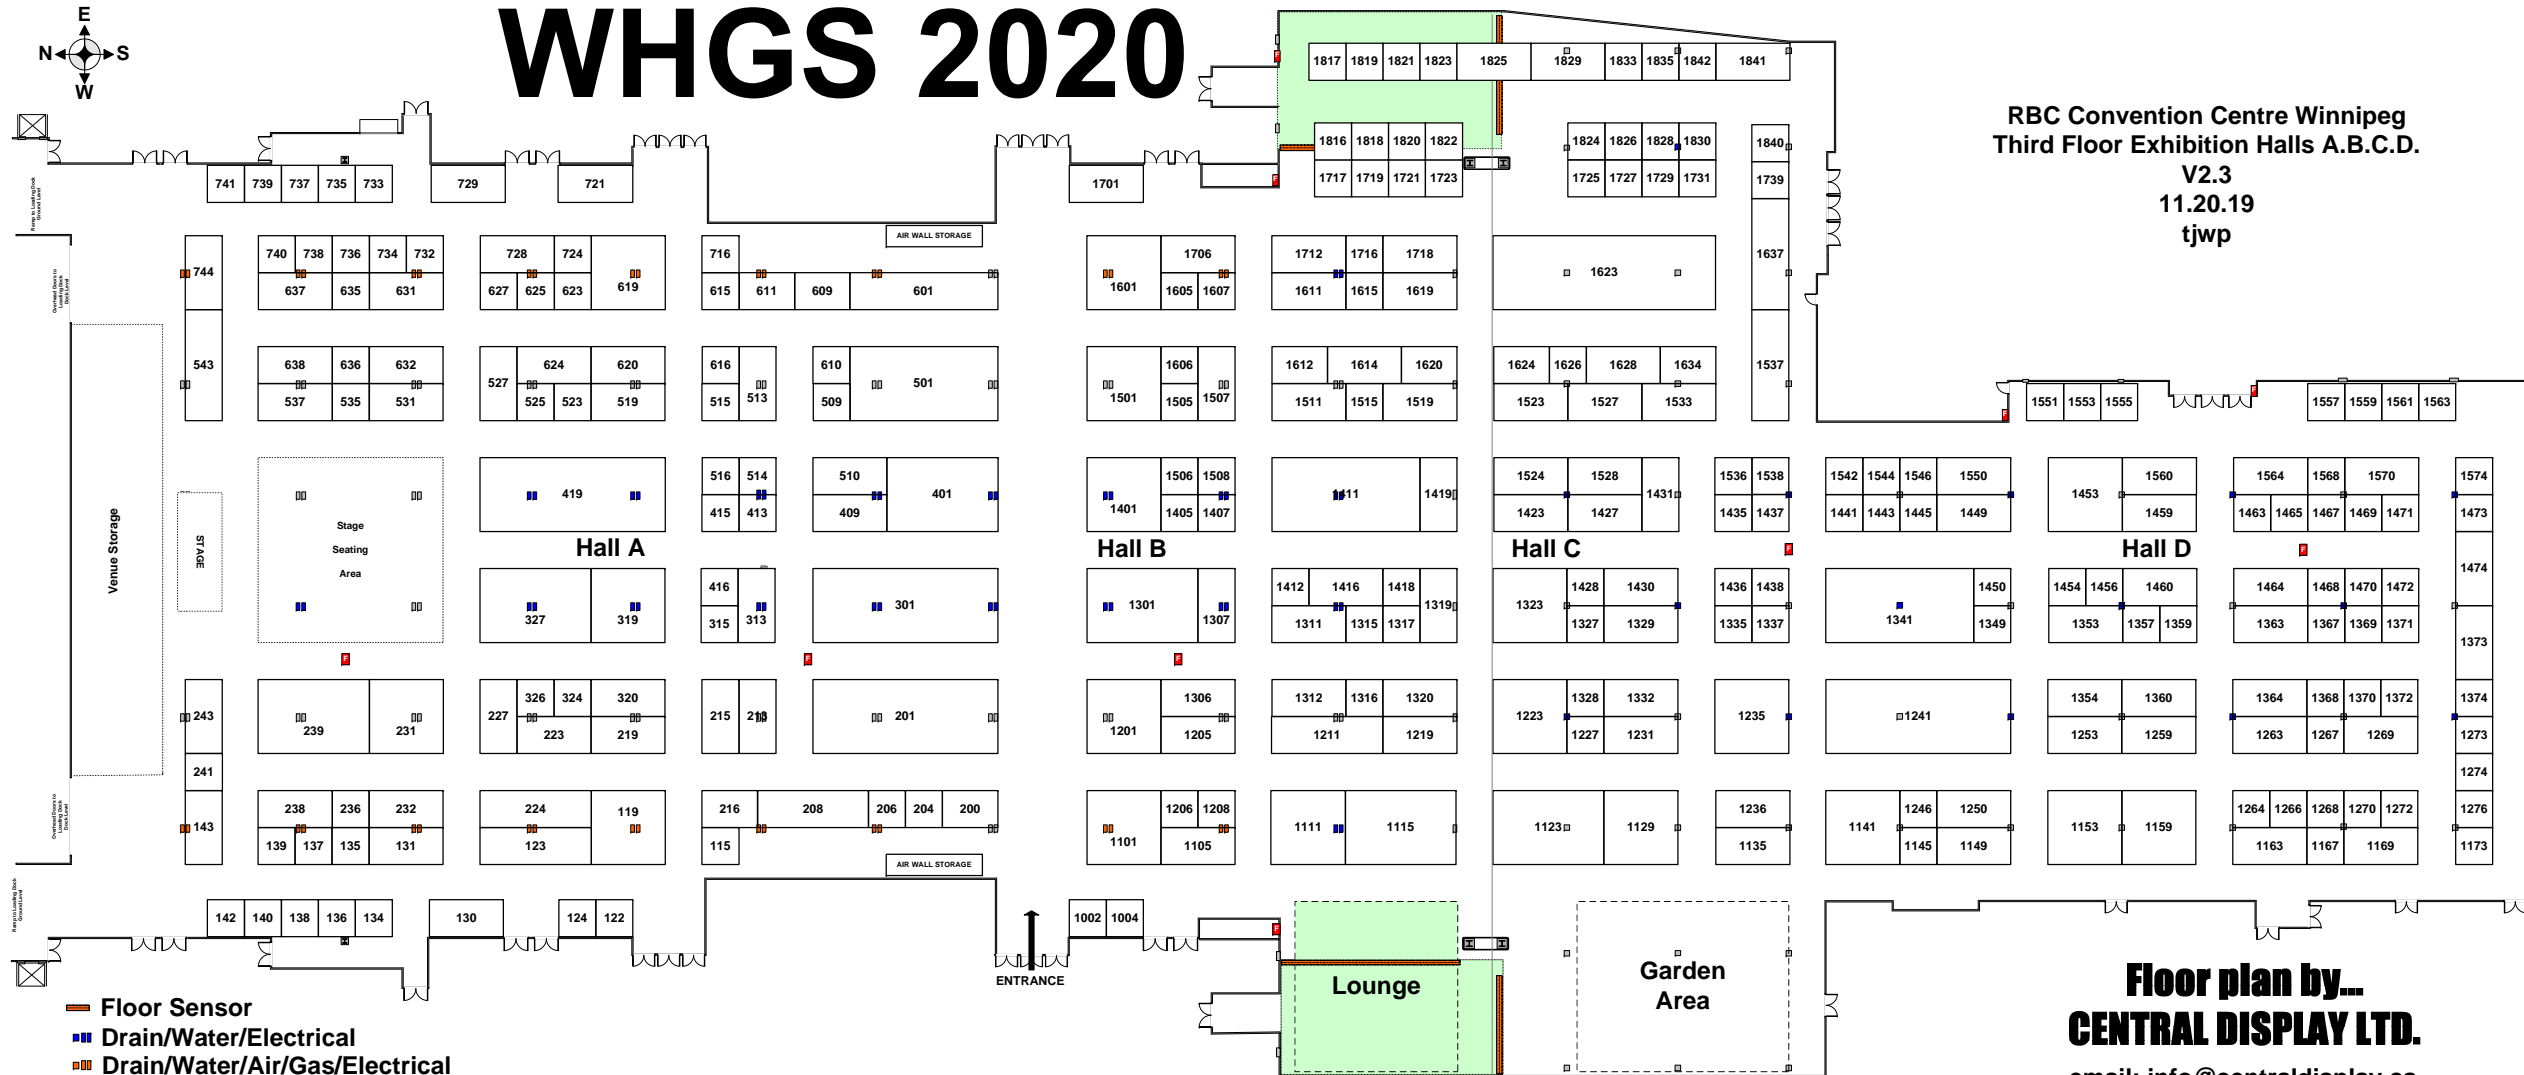

WHGS 2020

RBC Convention Centre Winnipeg
Third Floor Exhibition Halls A.B.C.D.
V2.3
11.20.19
tjwp

- Floor Sensor
- Drain/Water/Electrical
- Drain/Water/Air/Gas/Electrical
- Electrical
- Fire Protection
- 2 - Restricted Floor Load Area's
Floor load limits apply in these locations 100 lb.psf. - ALARMED