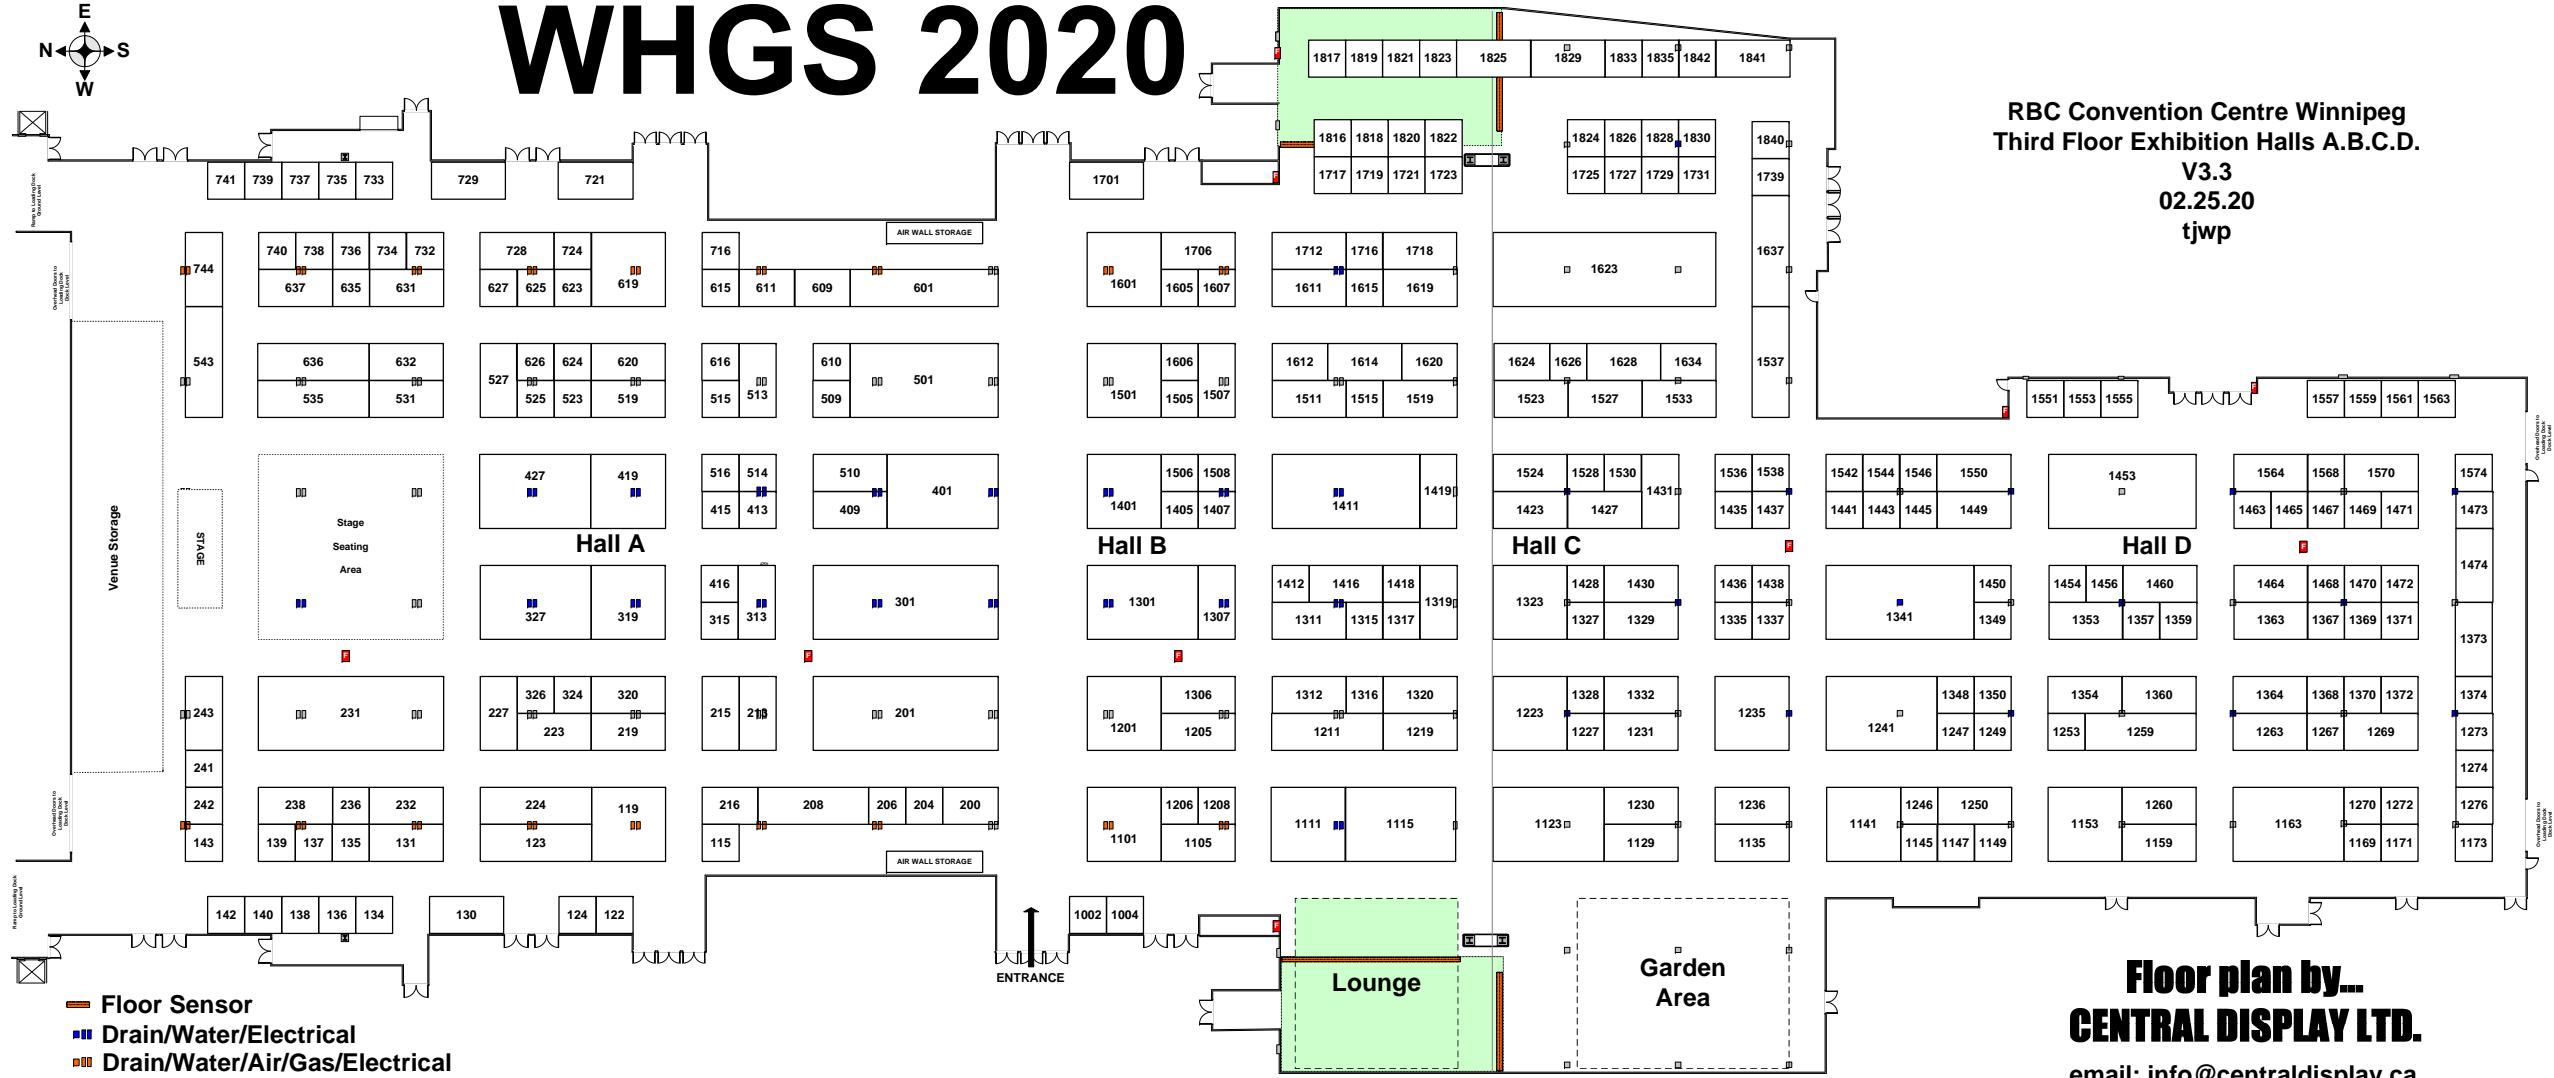

WHGS 2020

RBC Convention Centre Winnipeg
Third Floor Exhibition Halls A.B.C.D.

V3.3
02.25.20
tjwp

- Floor Sensor
- Drain/Water/Electrical
- Drain/Water/Air/Gas/Electrical
- Electrical
- Fire Protection
- 2 - Restricted Floor Load Area's
Floor load limits apply in these locations 100 lb.psf. - ALARMED