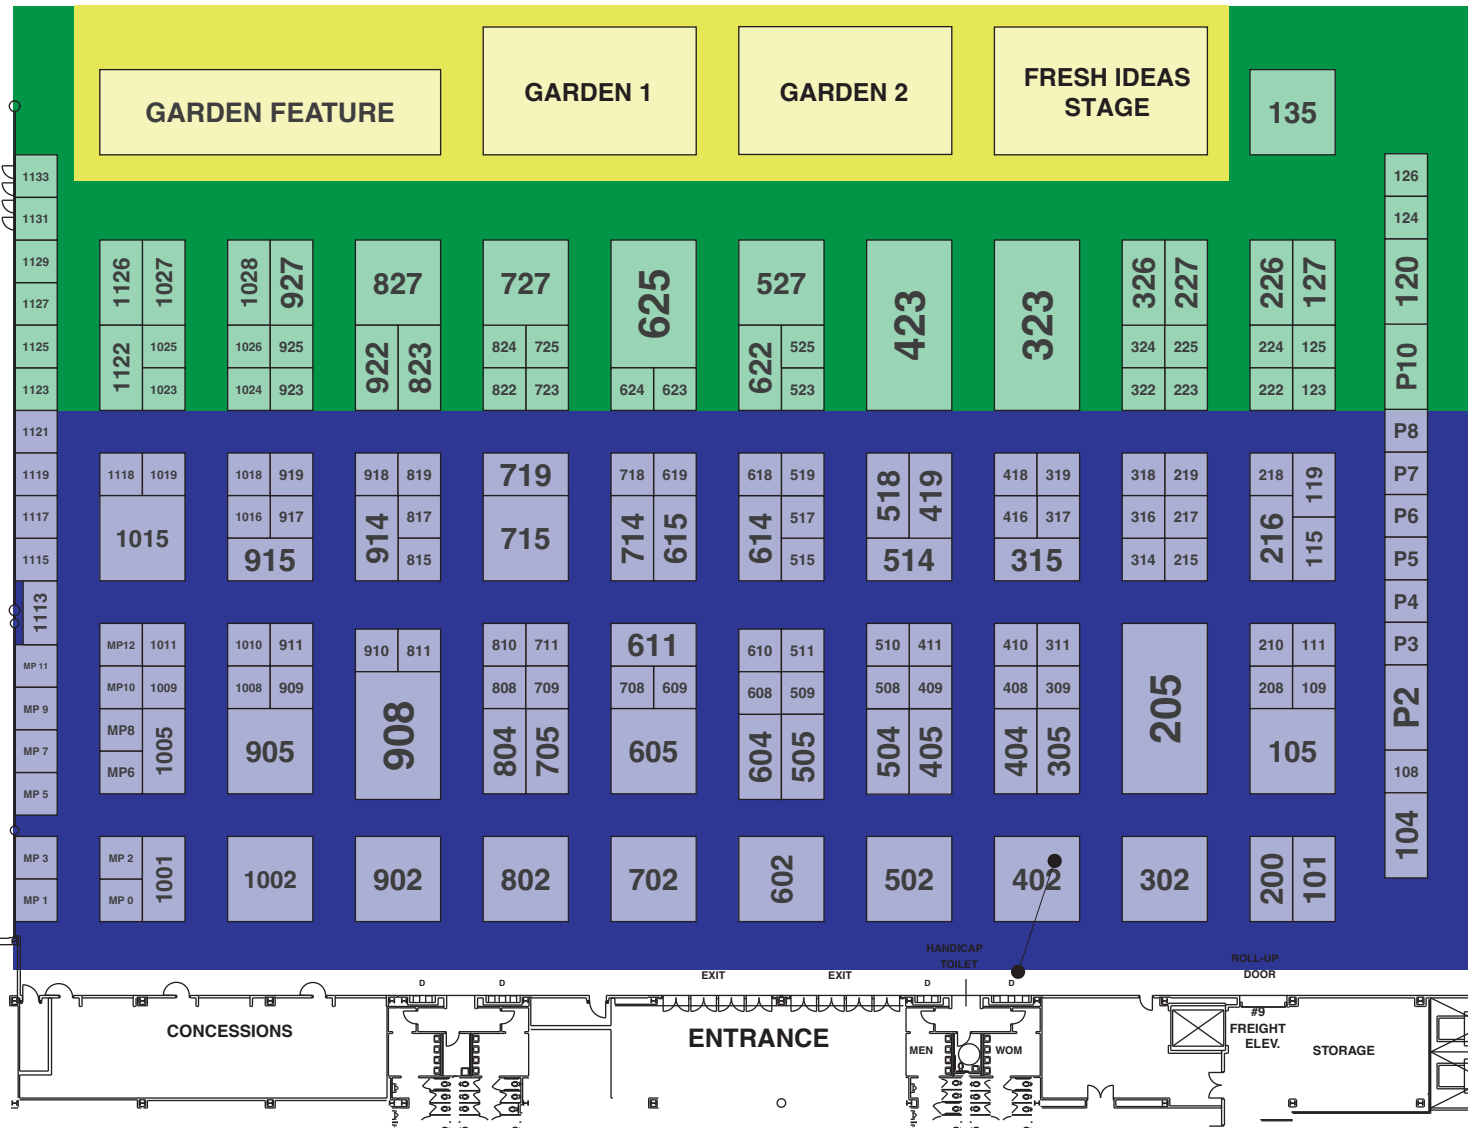

# HOUSTON HOME + GARDEN SHOW

FEB. 3-5, 2023  
NRG PARK

## MOVE-IN INSTRUCTIONS

- **Wednesday**  
8 a.m. - 7 p.m.  
*No drive in for this section on Thursday*
- **GARDEN/SHED FEATURE**  
Wednesday & Thursday  
8 a.m. - 7 p.m.  
*No drive in past 2 p.m.*
- **Thursday**  
8 a.m. - 7 p.m.  
*No drive in past 2 p.m.*

**NO VEHICLES WILL BE ALLOWED TO DRIVE IN UNTIL 8 P.M. OR UNTIL THE CARPET IS ROLLED UP AND REMOVED. PLAN ON BREAKING DOWN AND HAND CARRYING OR CARTING OUT UNTIL THEN.**