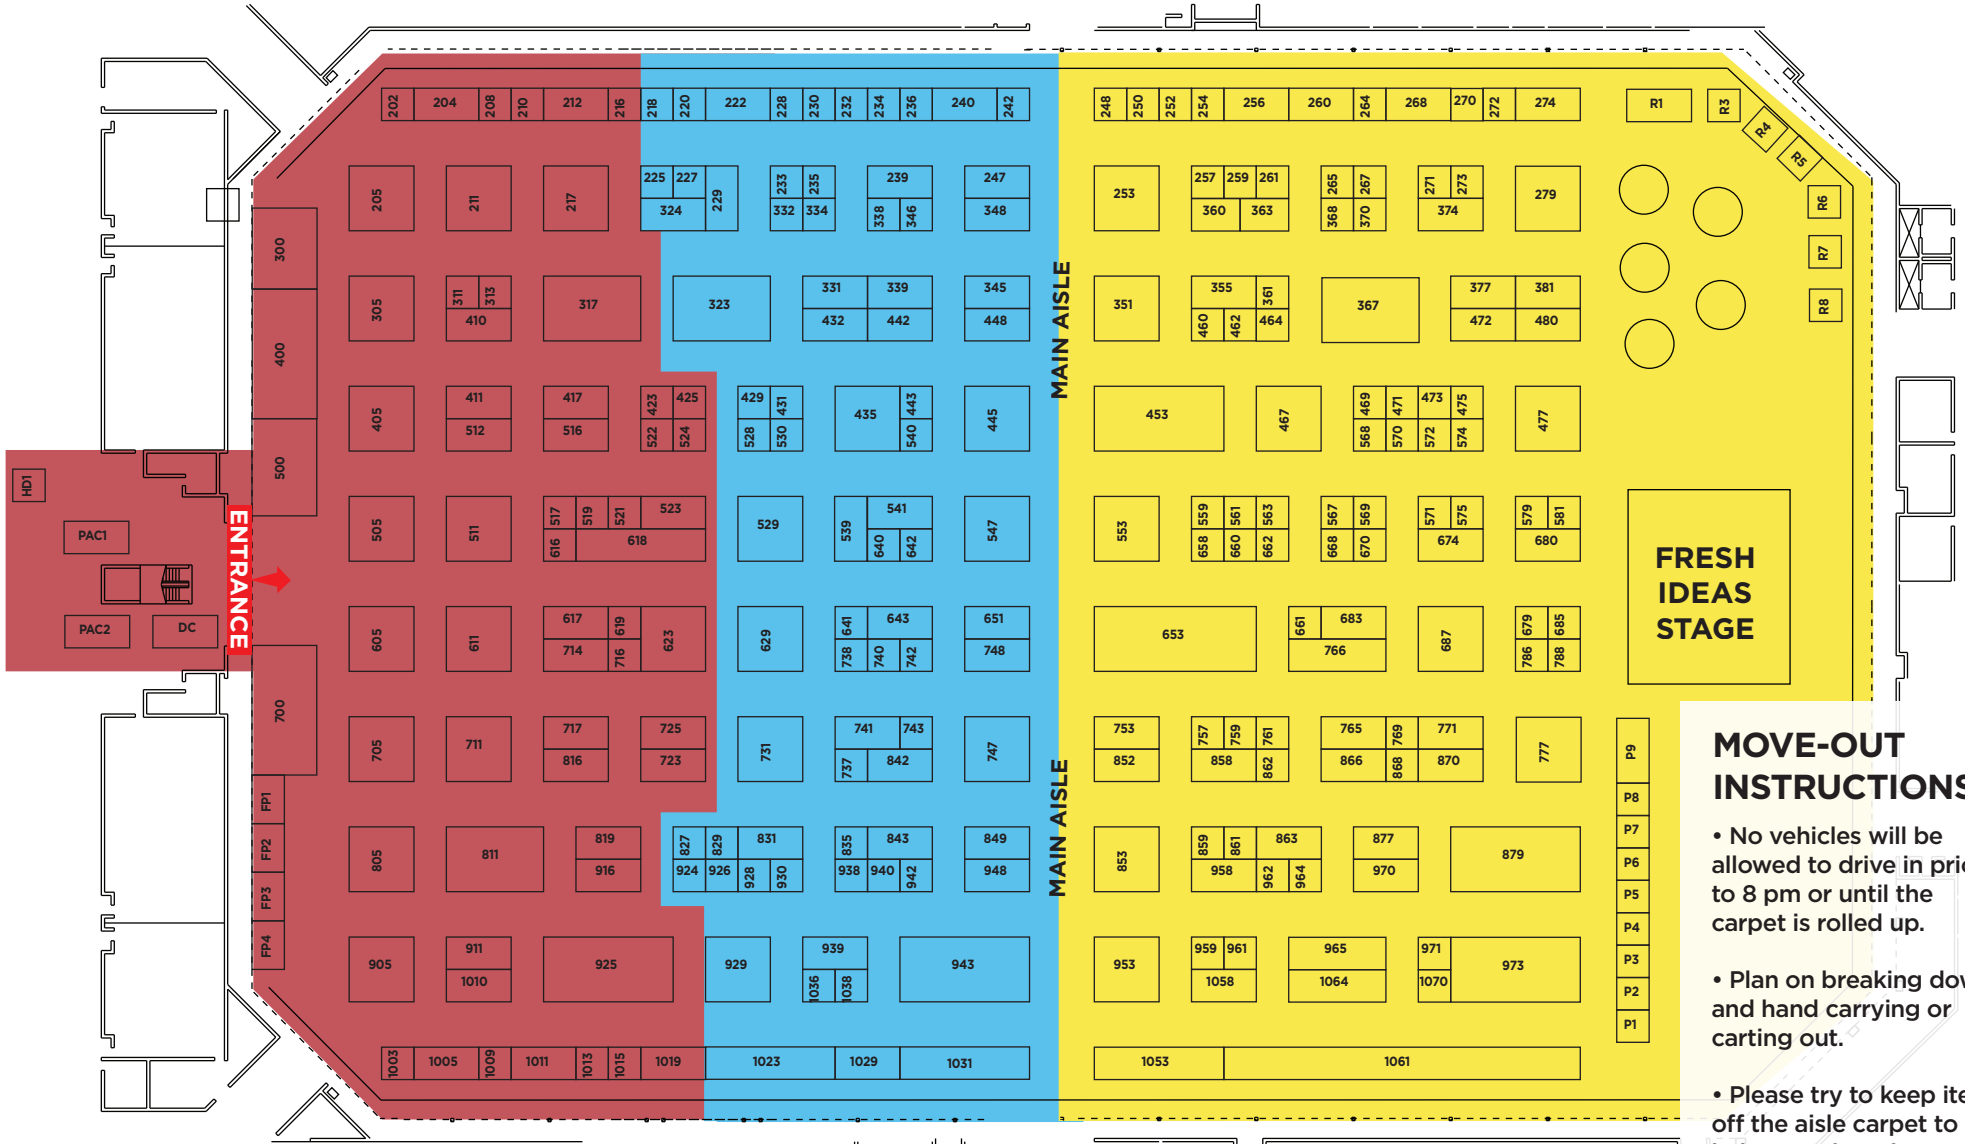

SAN ANTONIO HOME +GARDEN SHOW

SEP. 30-OCT. 2, 2022 | Alamodome

MOVE-IN SCHEDULE

Tuesday	SEPT. 27	8:00 a.m. - 6:00 p.m.
Wednesday	SEPT. 28	8:00 a.m. - 7:00 p.m.
Thursday	SEPT. 29	8:00 a.m. - 7:00 p.m.

No vehicles after 2pm on Thursday (hand carry or cart only) to allow for aisle carpet laying.

REG
DESK

SHOW
OFFICE

**FRESH
IDEAS
STAGE**

MOVE-OUT INSTRUCTIONS

- No vehicles will be allowed to drive in prior to 8 pm or until the carpet is rolled up.
- Plan on breaking down and hand carrying or carting out.
- Please try to keep items off the aisle carpet to help speed up the process.