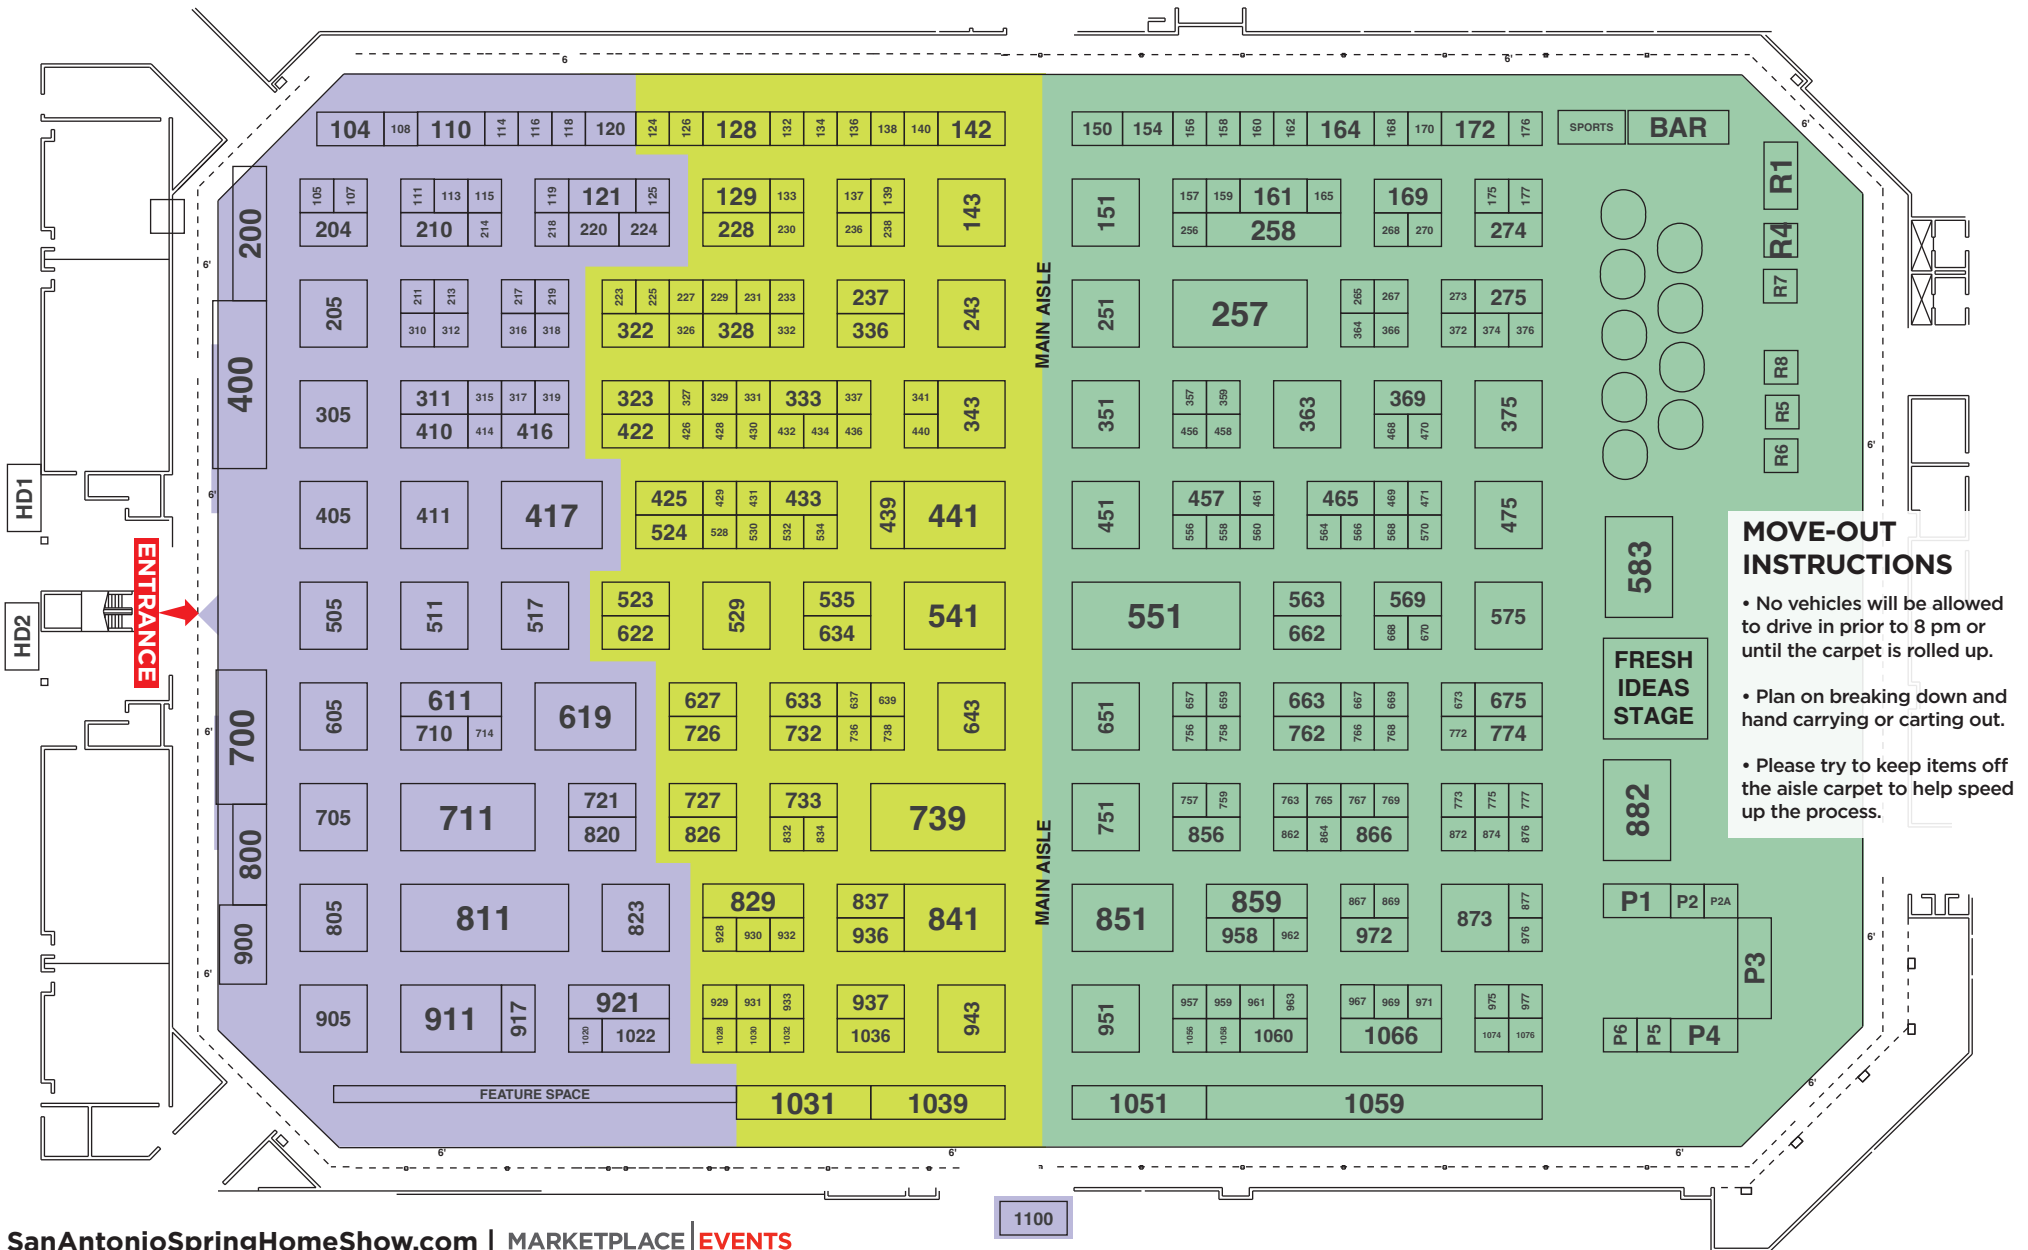

SAN ANTONIO
**HOME
 +GARDEN
 SHOW**

FEBRUARY 24-26, 2023
Alamodome

MOVE-IN SCHEDULE

- Tuesday FEB. 21 8:00 a.m. - 6:00 p.m.
- Wednesday FEB. 22 8:00 a.m. - 7:00 p.m.
- Thursday FEB. 23 8:00 a.m. - 7:00 p.m.

No vehicles after 2:00 p.m. on Thursday (hand carry or cart only) to allow for aisle carpet laying.

MOVE-OUT INSTRUCTIONS

- No vehicles will be allowed to drive in prior to 8 pm or until the carpet is rolled up.
- Plan on breaking down and hand carrying or carting out.
- Please try to keep items off the aisle carpet to help speed up the process.