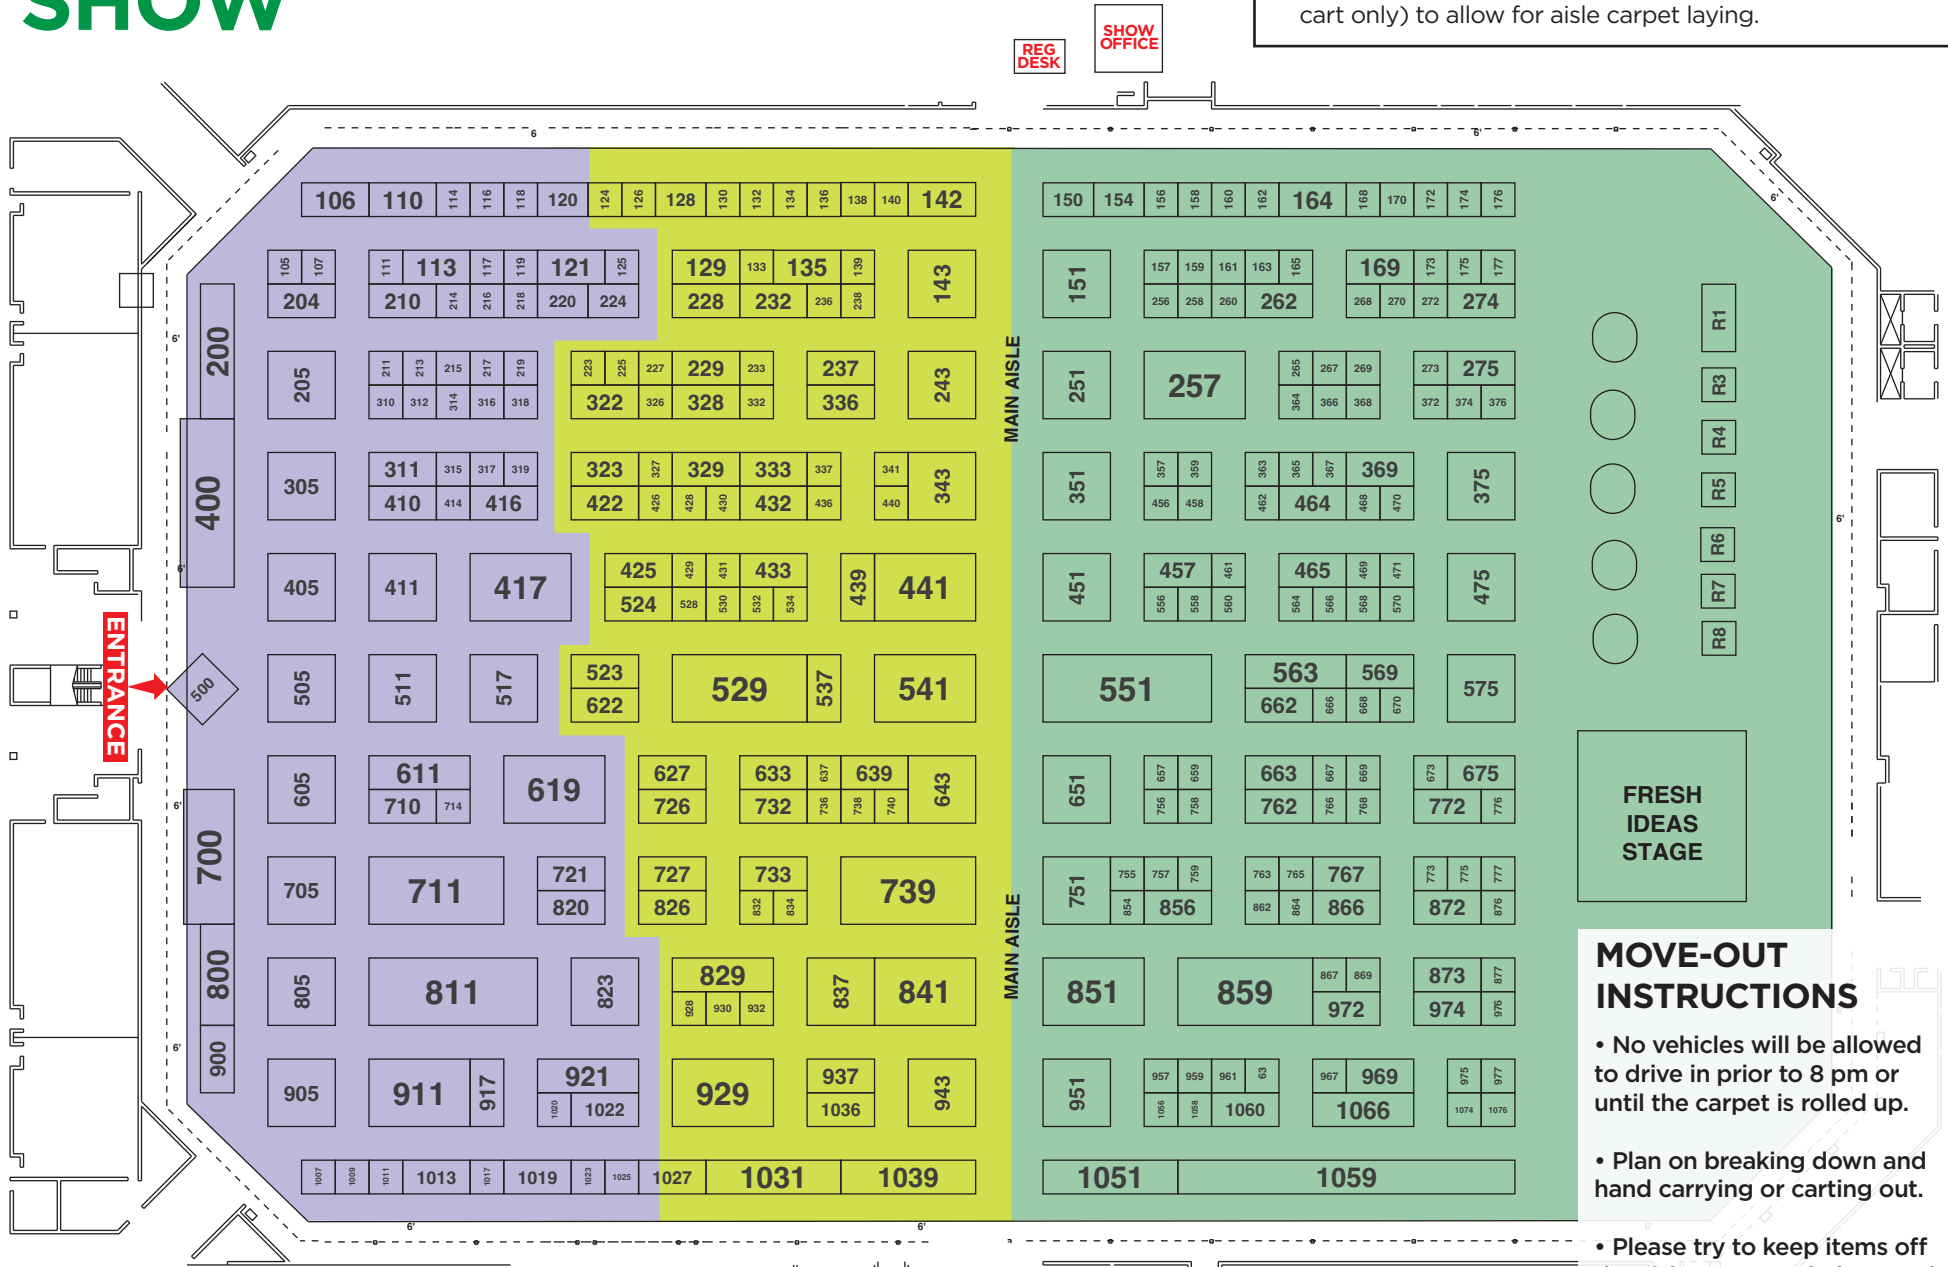

SAN ANTONIO
**HOME
+GARDEN
SHOW**

FEBRUARY 24-26, 2023
Alamodome

MOVE-IN SCHEDULE

- Tuesday FEB. 21 8:00 a.m. - 6:00 p.m.
- Wednesday FEB. 22 8:00 a.m. - 7:00 p.m.
- Thursday FEB. 23 8:00 a.m. - 7:00 p.m.

No vehicles after 2:00 p.m. on Thursday (hand carry or cart only) to allow for aisle carpet laying.

FRESH IDEAS STAGE

MOVE-OUT INSTRUCTIONS

- No vehicles will be allowed to drive in prior to 8 pm or until the carpet is rolled up.
- Plan on breaking down and hand carrying or carting out.
- Please try to keep items off the aisle carpet to help speed up the process.