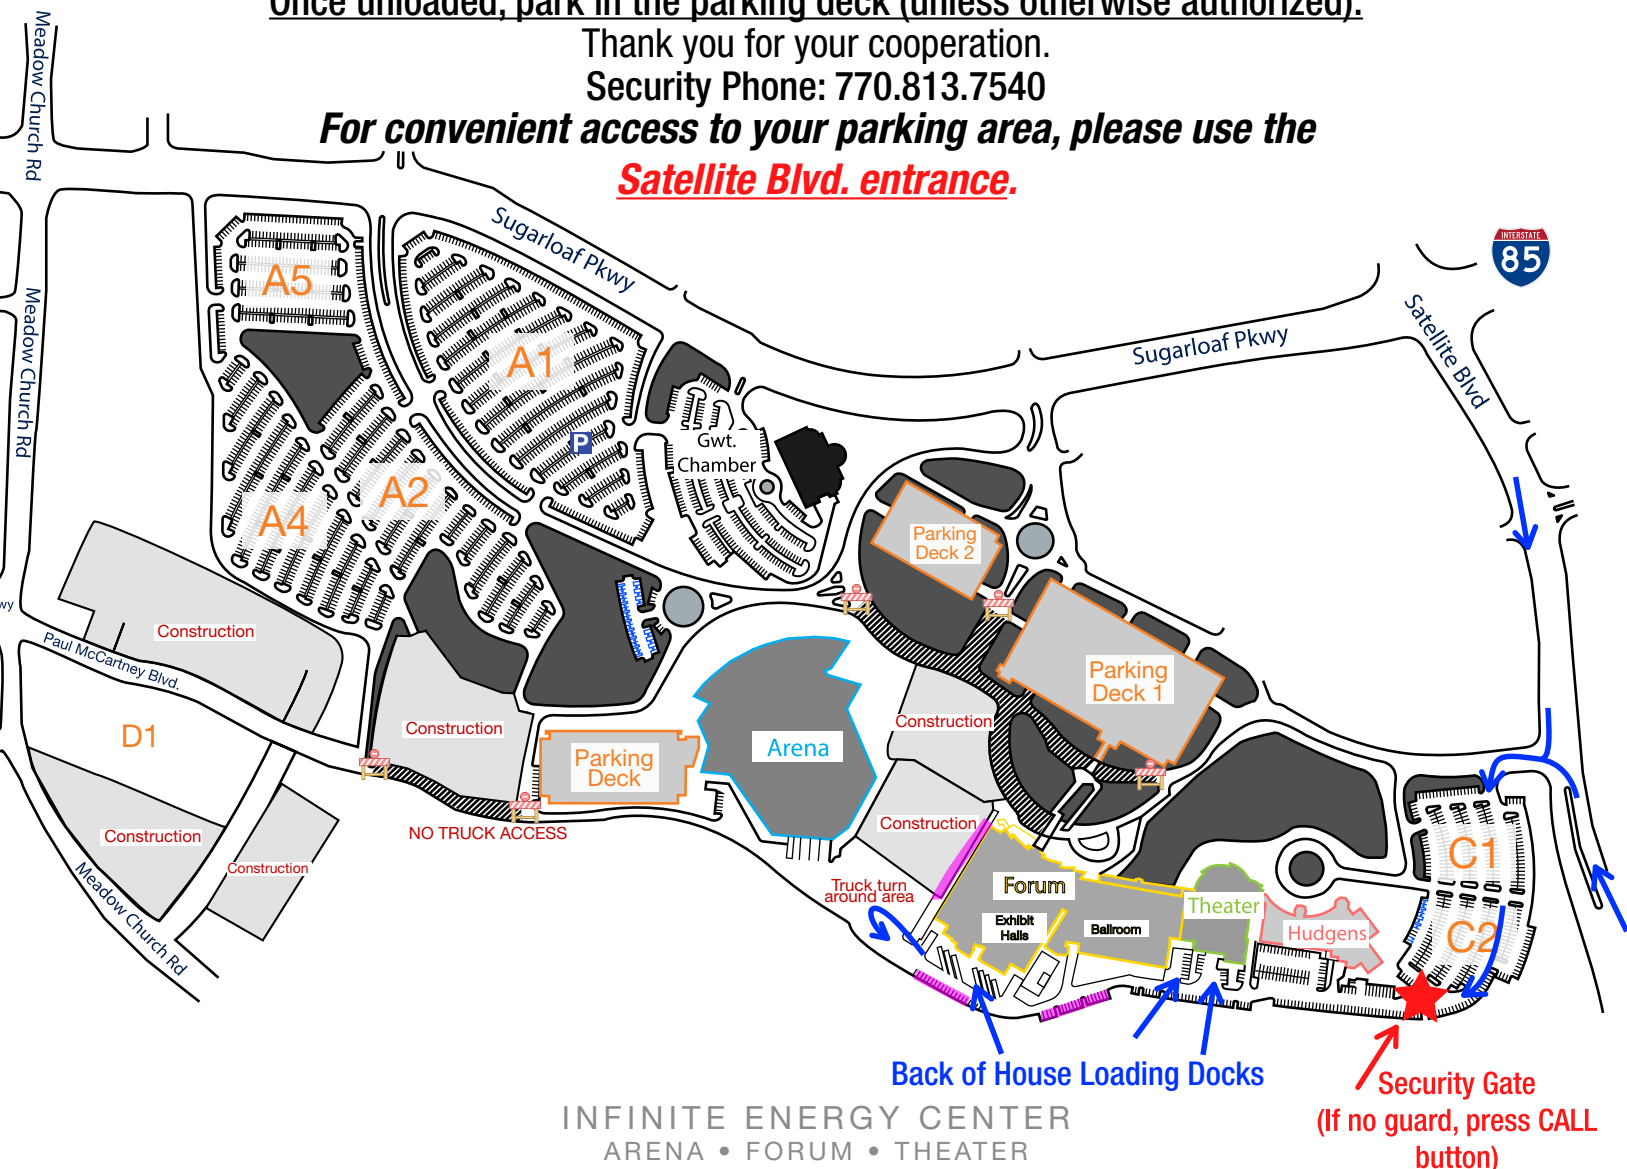

Infinite Energy Center Site Map Loading Docks (Off Sugarloaf)

HEADING NORTH: Take I-85 to Exit 108 (Sugarloaf Pkwy). Turn right off the exit, go back under the Interstate and turn left on Satellite Boulevard. Infinite Energy Center will be on your right.

Alternate Route: Take I-85 to the Exit #105 (Highway 120 West). Turn right on Satellite Boulevard. Infinite Energy Center will be 1/2 mile on your left.

HEADING SOUTH: Take I-85 to Exit 109 (Old Peachtree Road/Sugarloaf Pkwy). Stay on exit, passing Old Peachtree Road exit, until you arrive at Sugarloaf Pkwy. Turn right off the exit and turn left on Satellite Boulevard. Infinite Energy Center will be on your right.

Alternate Route: Take I-85 to Exit 109 (Old Peachtree Road/Sugarloaf Pkwy). Get off at Old Peachtree Road and turn right. Turn left at the next stop light onto Satellite Boulevard. Cross over Sugarloaf Parkway and Infinite Energy Center will be on your right.

For all Vendors/Exhibitors:
Please follow the **blue arrows** to the Loading Docks to unload.
Unloading through the front of the building is not allowed.
Once unloaded, park in the parking deck (unless otherwise authorized).

Thank you for your cooperation.

Security Phone: 770.813.7540

**For convenient access to your parking area, please use the
*Satellite Blvd. entrance.***

INFINITE ENERGY CENTER
ARENA • FORUM • THEATER

6400 Sugarloaf Parkway | Duluth, GA 30097 | (770) 813-7500 | InfiniteEnergyCenter.com