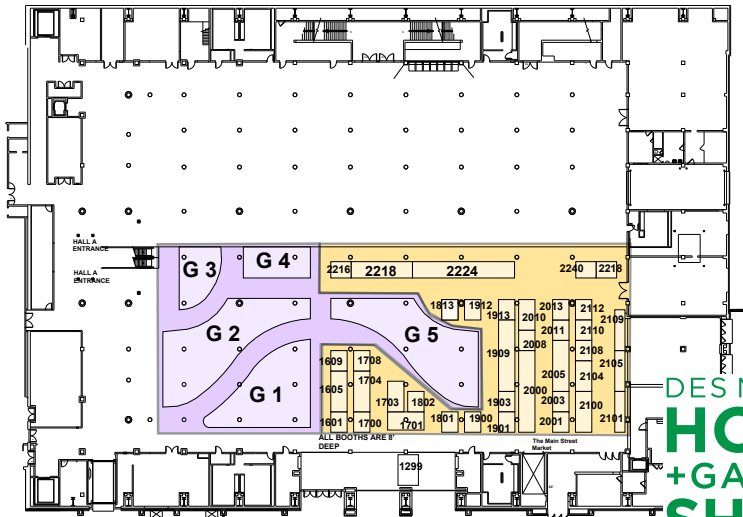

MOVE-IN SCHEDULE FEBRUARY 24-27, 2022

HALL A LOWER LEVEL VETS

PURPLE

Landscapers - Monday 8am - 5 pm &
Tuesday 8am - 6pm

ORANGE

Wednesday 8am - 8pm

ALL SECTIONS Cannot drive vehicle into the building
or begin move-in process before scheduled time
(unless approved by management).

NO DRIVING IN AFTER 3 PM

DES MOINES
**HOME
+ GARDEN
SHOW**