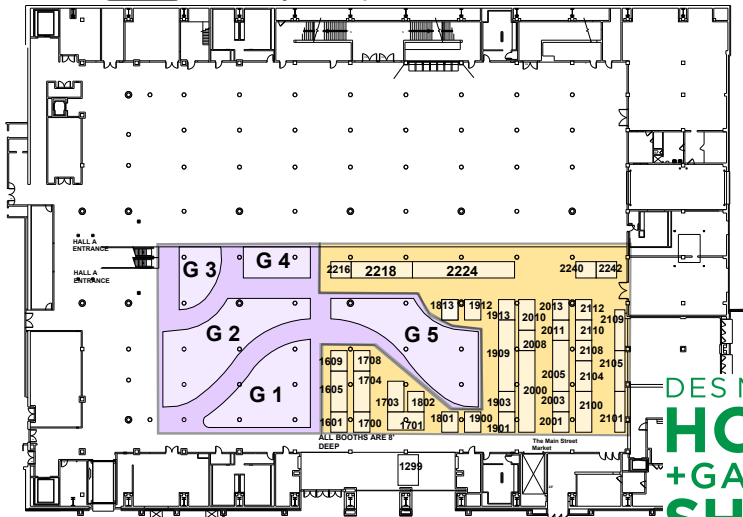

MOVE-IN SCHEDULE FEBRUARY 24-27, 2022

HALL A LOWER LEVEL VETS

Landscapers - Monday 8am - 5 pm &

PURPLE

Tuesday 8am - 6 pm

ORANGE

Wednesday 8am - 8 pm

ALL SECTIONS Cannot drive vehicle into the building or begin move-in process before scheduled time (unless approved by management).

NO DRIVING IN AFTER 3 PM

DES MOINES
**HOME
+ GARDEN
SHOW**