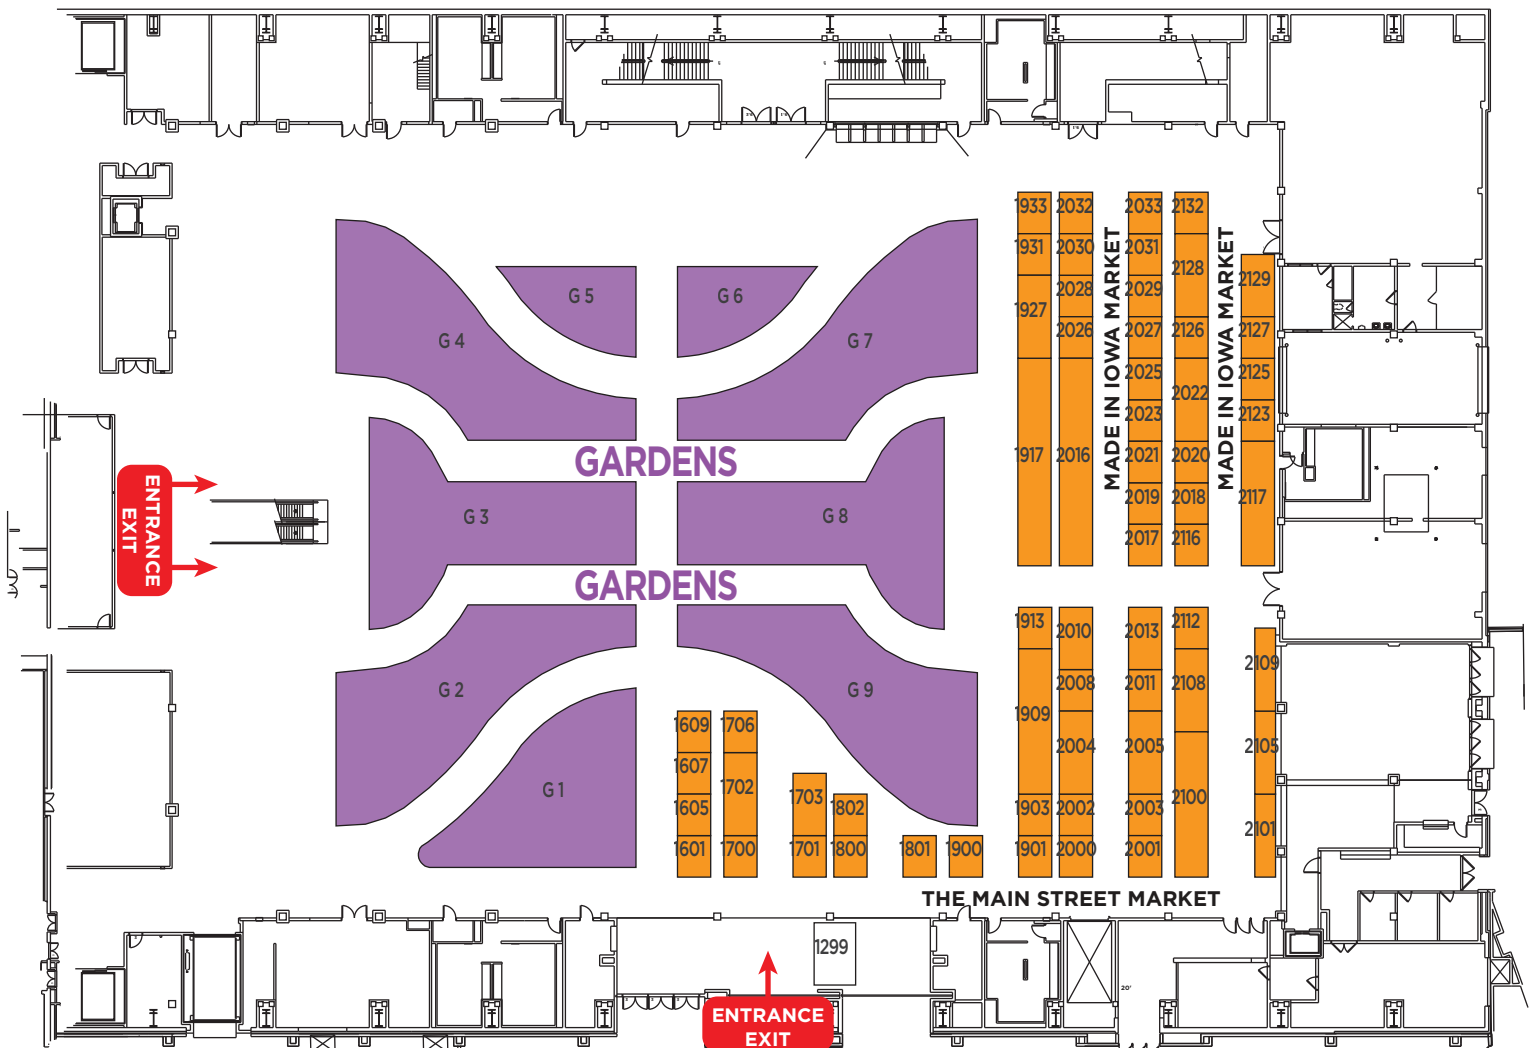

DES MOINES HOME +GARDEN SHOW

FEB. 23-26, 2023

Iowa Events Center

- Monday** Noon - 5pm
 - Tuesday** 8am - 6pm
 - Wednesday** 8am - 8pm
- ALL SECTIONS** Cannot drive vehicle into the building or begin move-in process before scheduled time (unless approved by management).
- NO DRIVING IN AFTER 3 PM**

HALL A LOWER LEVEL VETS

- Monday Noon - 5pm
- Tuesday 8am - Noon
- Tuesday Noon - 6pm
- Wednesday 8am - 8pm

**RED SECTION NO DRIVING
IN AFTER 3 PM**

ALL SECTIONS: Cannot drive vehicle into the building or begin move-in process before scheduled time (unless approved by management).

RED SECTION: is last in, first out. Must move out Sunday immediately following show close to clear pathway to loading dock doors.

HY-VEE HALL