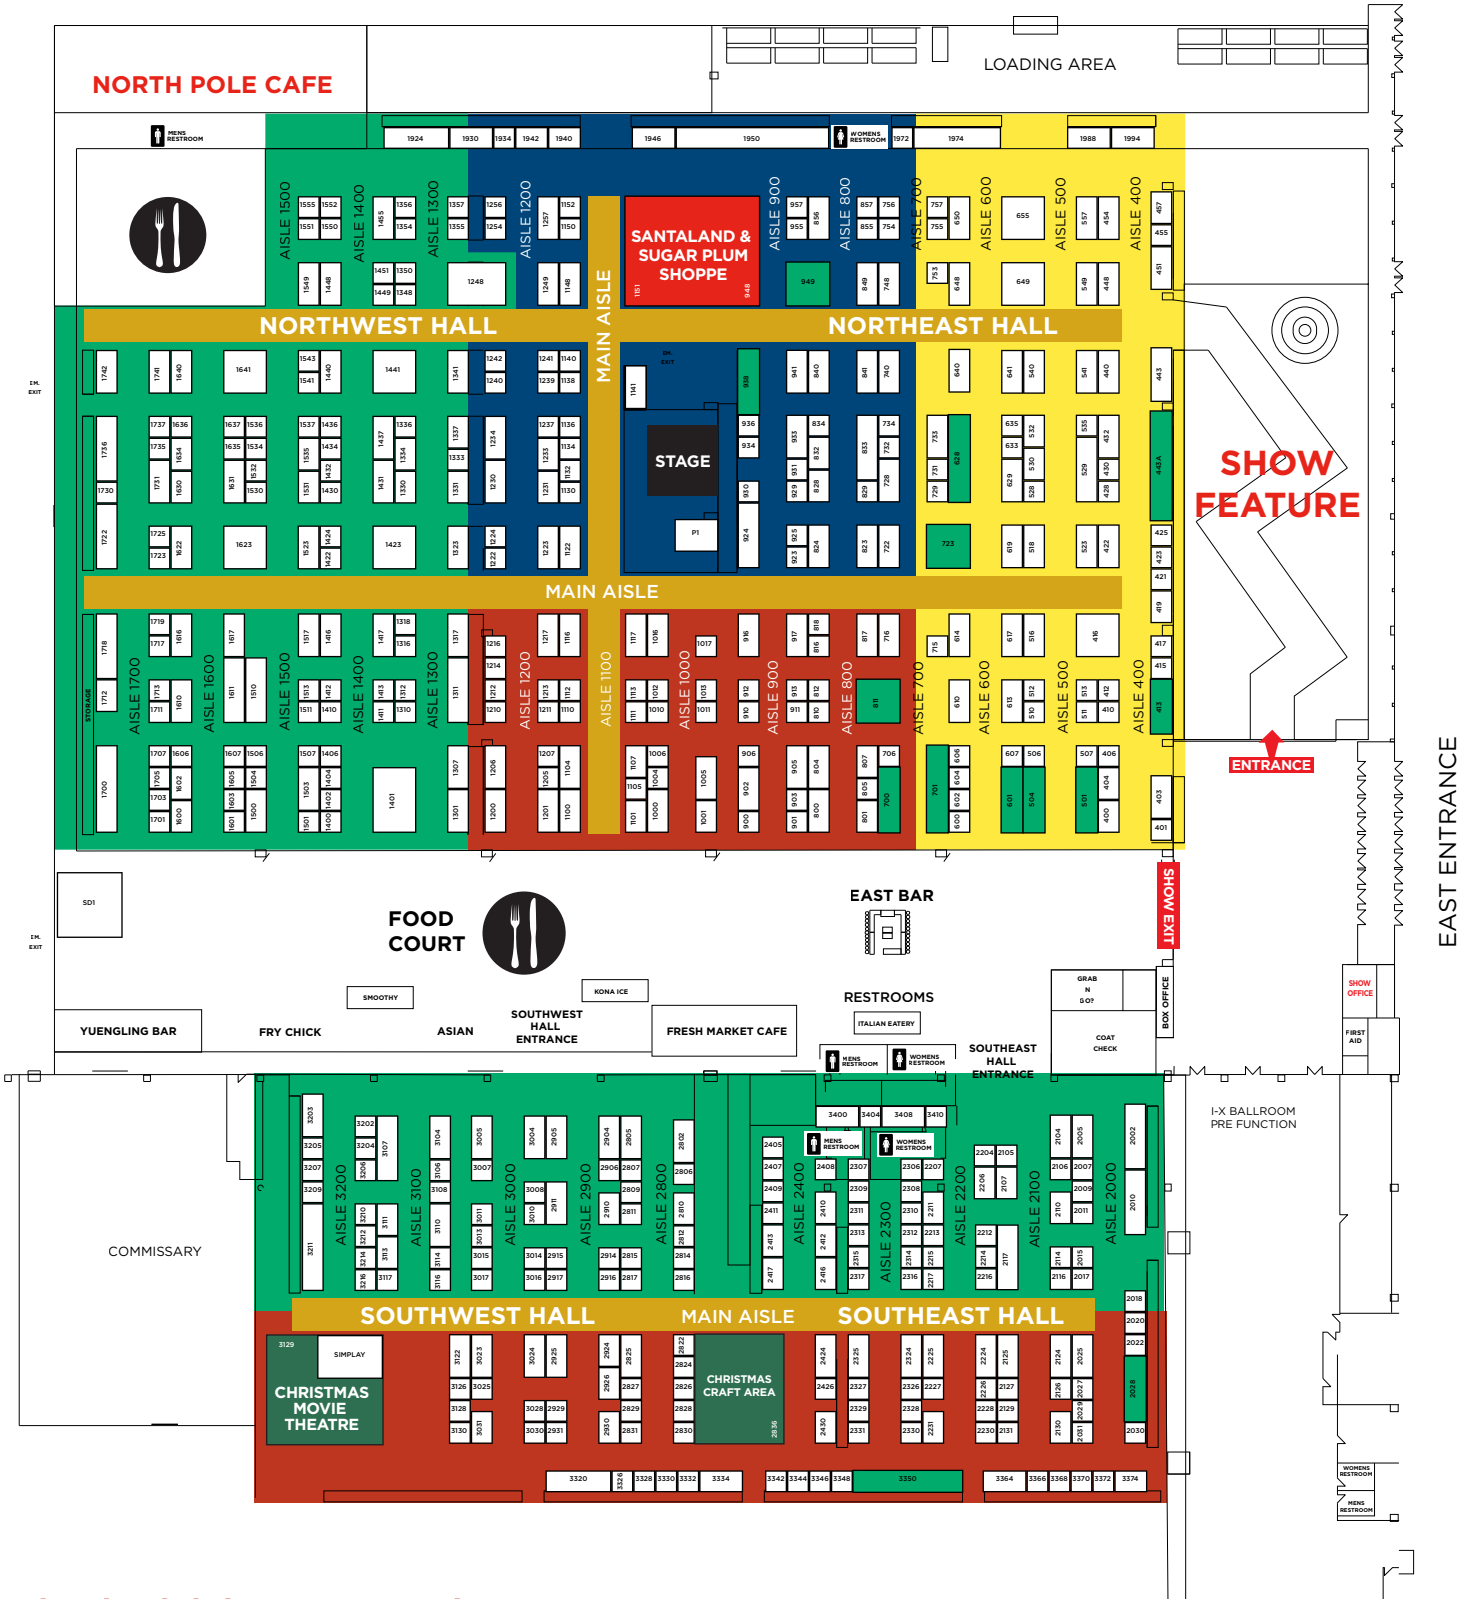

NOVEMBER 18-20, 2022
Cleveland's I-X Center

MOVE-IN SCHEDULE

- Tues., NOV. 15 12 p.m. - 4:30 p.m.
- Wed., NOV. 16 8 a.m. - 12 p.m.
- Wed., NOV. 16 1 p.m. - 6 p.m.

■ Thu., NOV. 17 8 a.m. - 12 p.m.

PLEASE NOTE: On Thursday, November 17th, all vehicles must be off the show floor by 2 p.m., you can work in the building till 8 p.m.

ClevelandChristmasConnection.com

@IXChristmasConnection @ChristmasConnection

MARKETPLACE EVENTS
Largest Home Show Producer in North America