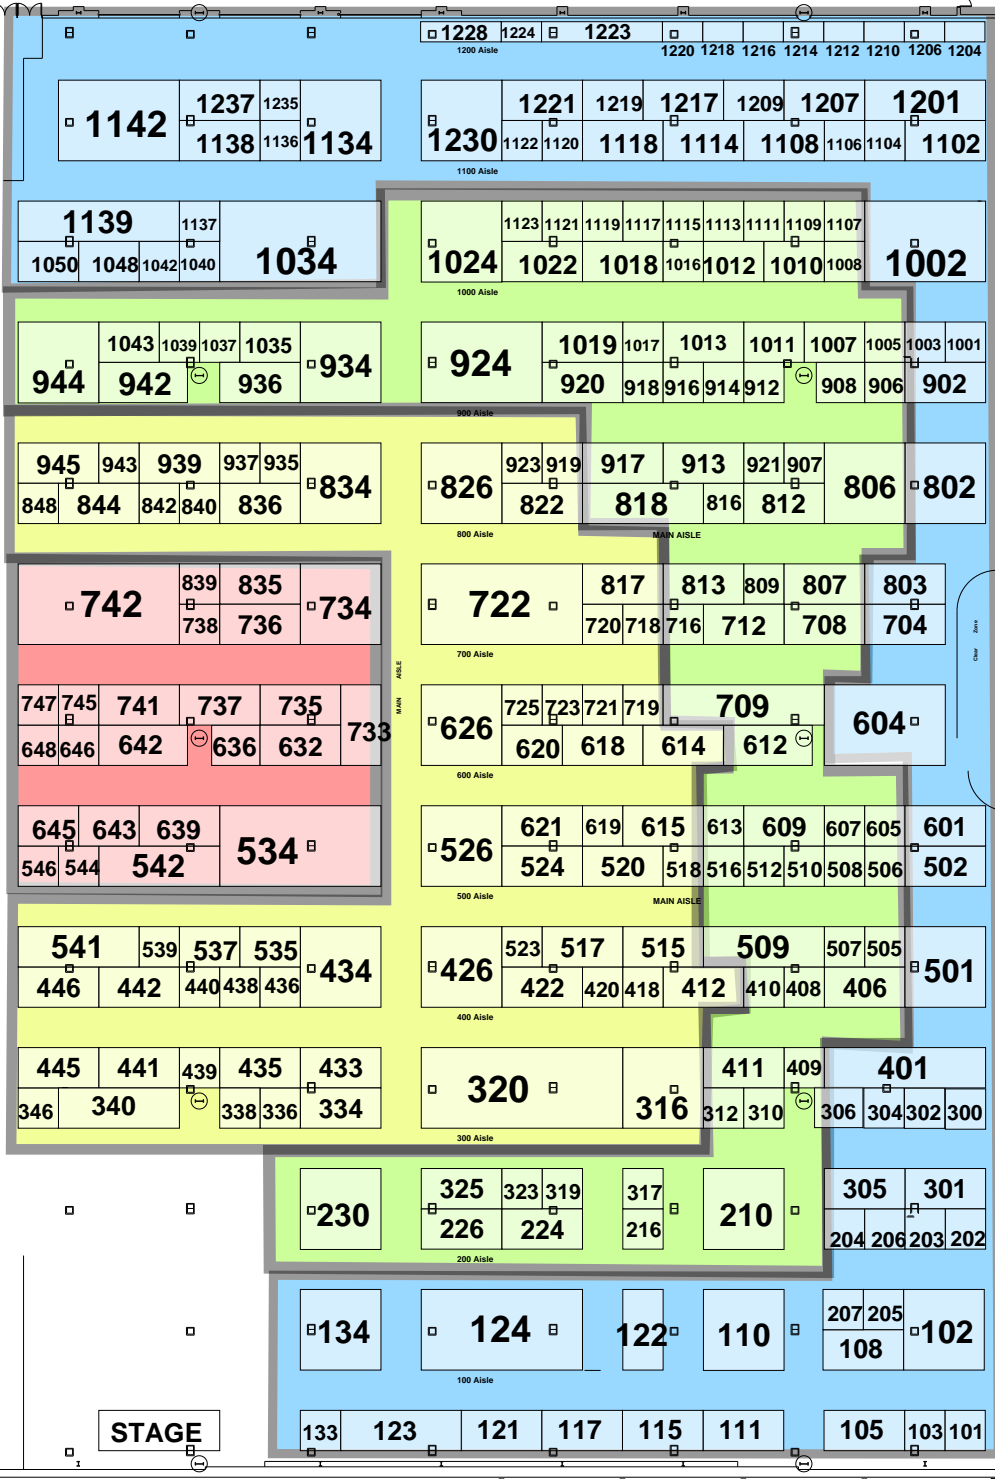

MOVE-IN SCHEDULE

FEBRUARY 24-27, 2022 Iowa Events Center

BLUE

Monday Noon - 5 pm

GREEN

Tuesday 8 am - Noon

YELLOW

Tuesday Noon - 6 pm

RED

Wednesday 8 am - 8 pm

RED SECTION NO DRIVING IN AFTER 3 PM

ALL SECTIONS Cannot drive vehicle into the building or begin move-in process before scheduled time (unless approved by management).

RED SECTION is last in, first out. Must move out Sunday immediately following show close to clear pathway to loading dock doors.

DES MOINES HOME + GARDEN SHOW

3112 3110

3100

Hy-Vee Hall

STAGE

3030

3024

3025

3033