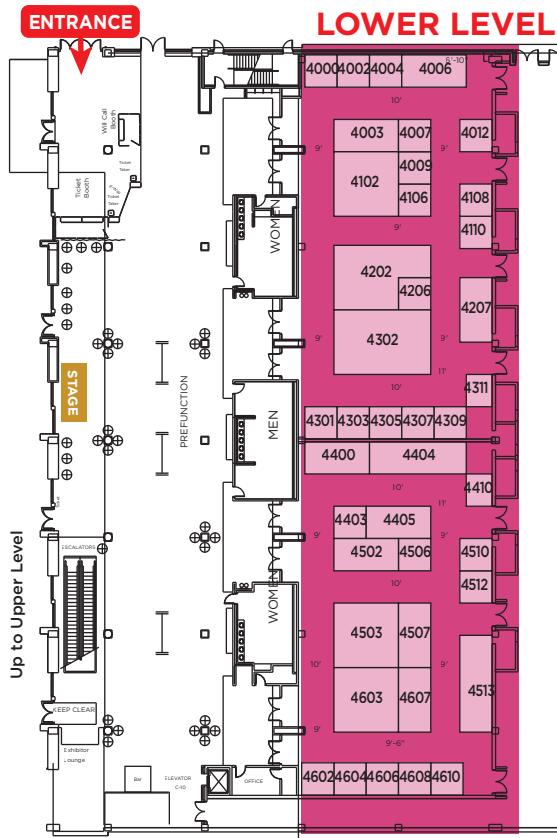

MOVE-IN SCHEDULE

Holiday

BOUTIQUE

NOV. 18-21, 2021

Overland Park Conv. Ctr.

- Nov. 16 8 a.m. - 2 p.m.
- Nov. 16 2 p.m. - 8 p.m.
- Nov. 17 8 a.m. - 2 p.m.
- Nov. 17 2 p.m. - 8 p.m.

KCHolidayBoutique.com

MARKETPLACE | EVENTS