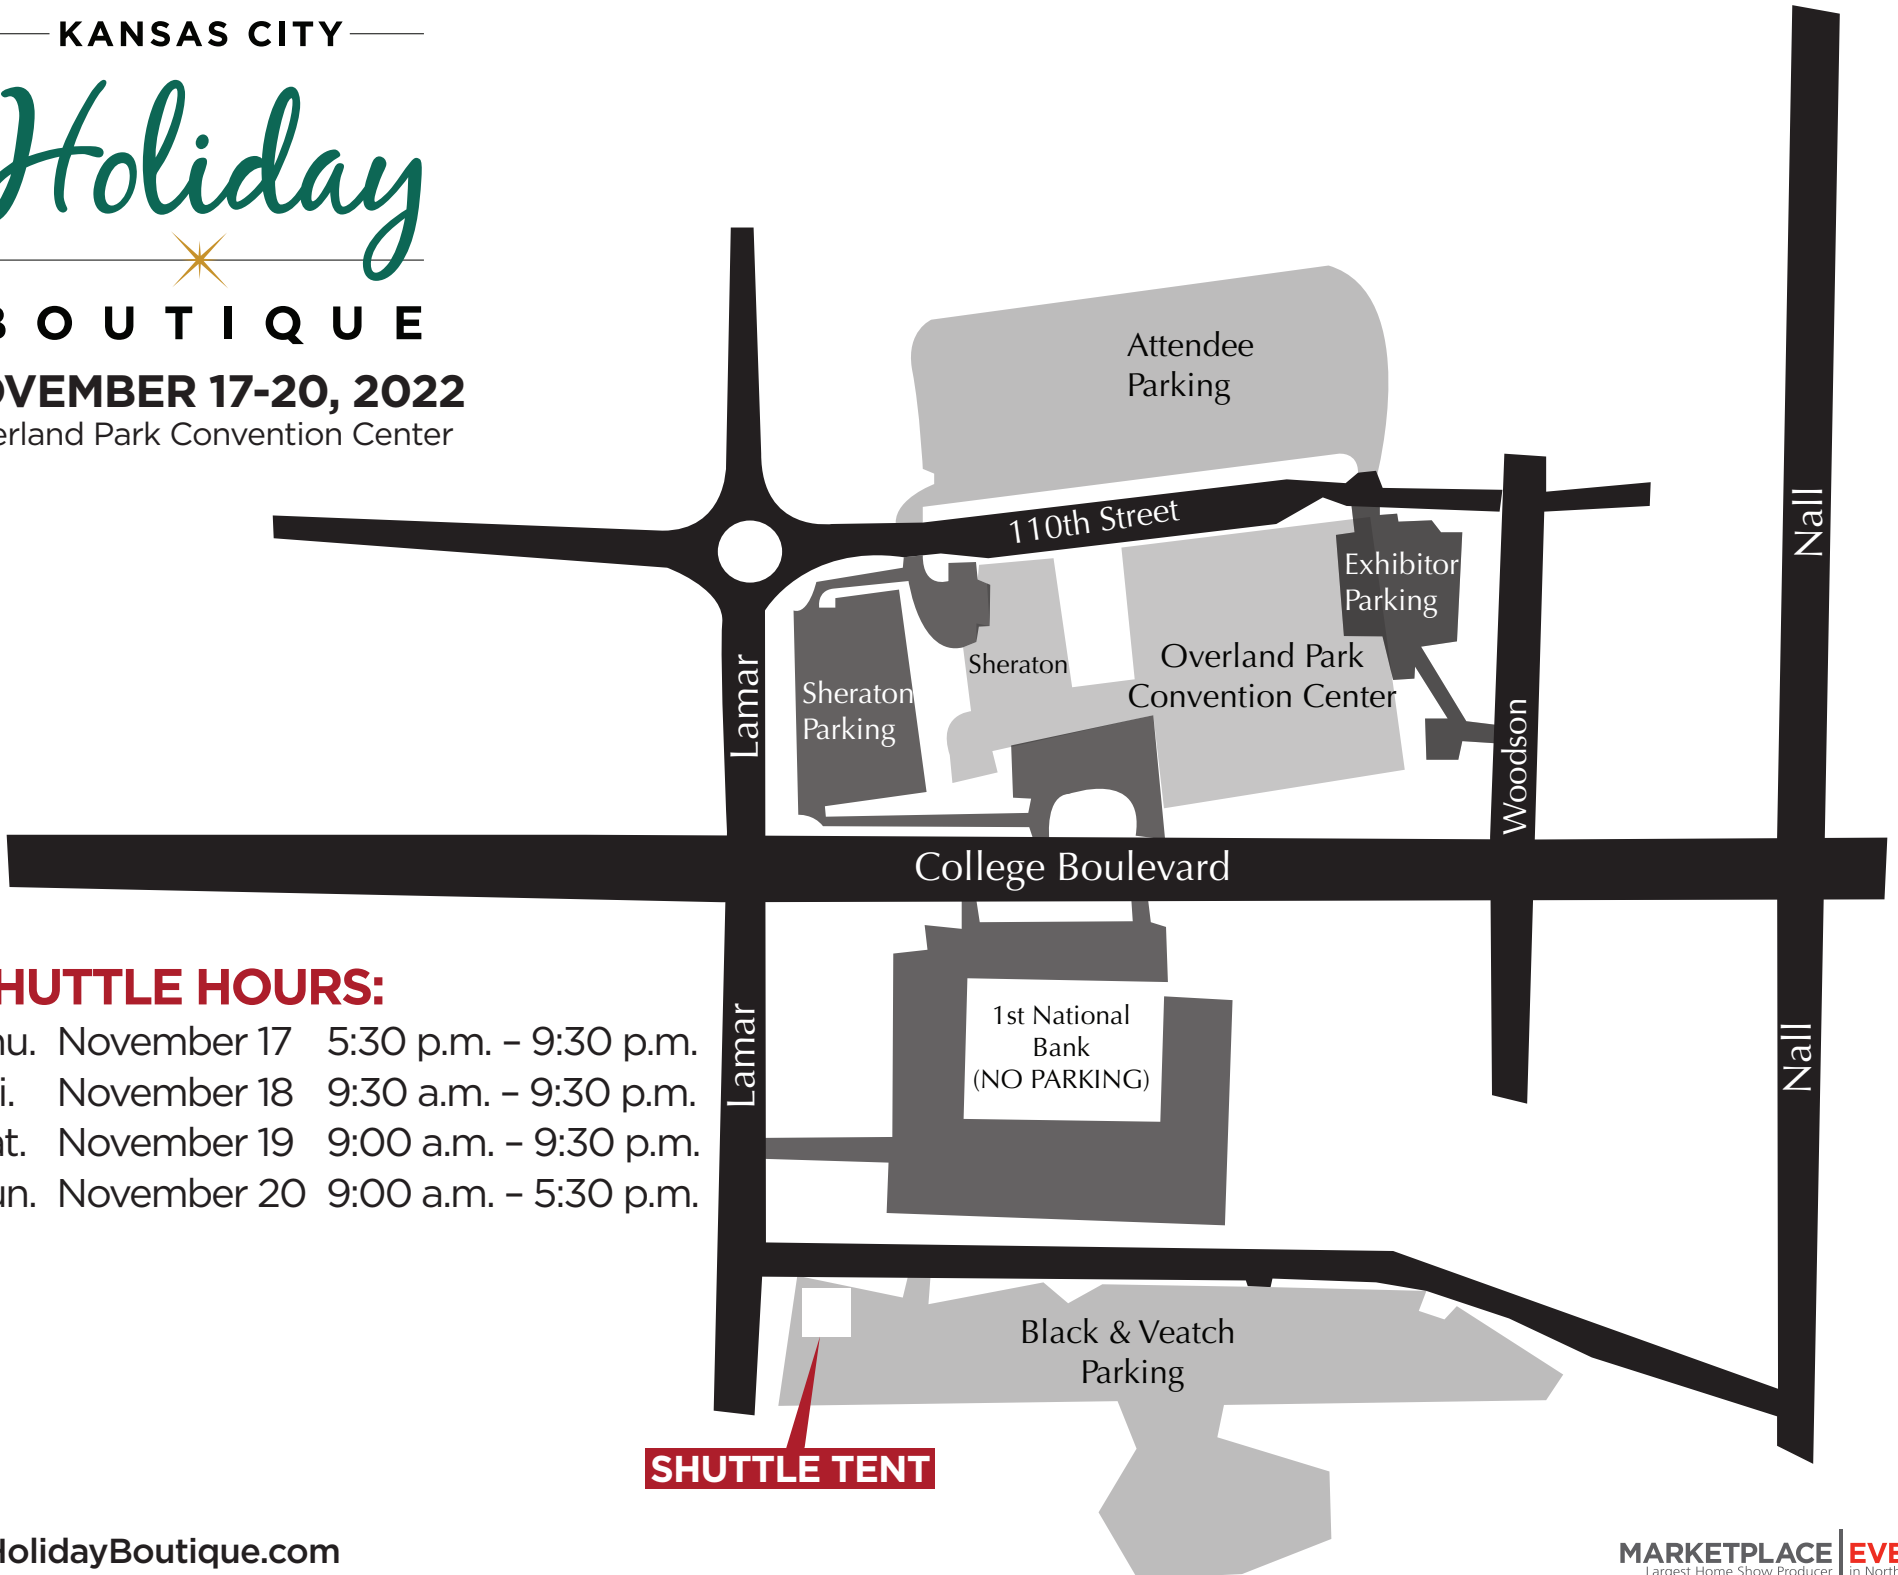

KANSAS CITY

Holiday

BOUTIQUE

NOVEMBER 17-20, 2022

Overland Park Convention Center

SHUTTLE HOURS:

- Thu. November 17 5:30 p.m. – 9:30 p.m.
- Fri. November 18 9:30 a.m. – 9:30 p.m.
- Sat. November 19 9:00 a.m. – 9:30 p.m.
- Sun. November 20 9:00 a.m. – 5:30 p.m.