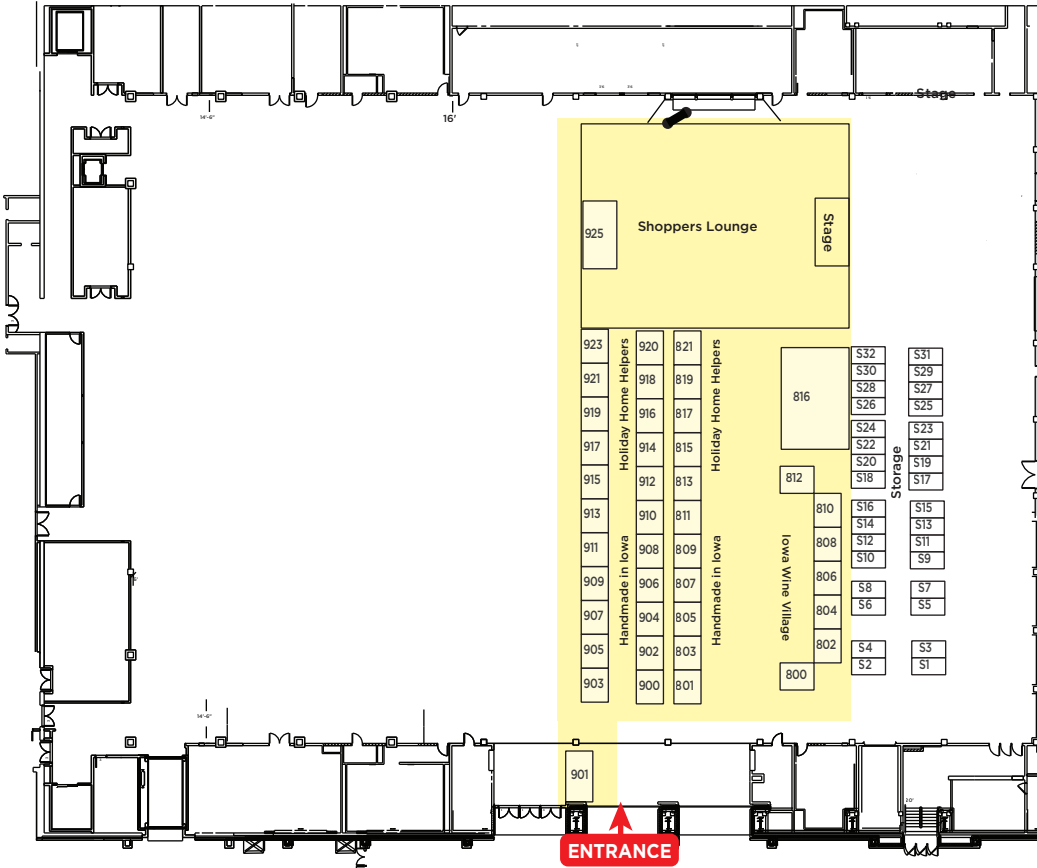

— DES MOINES —

Holiday

BOUTIQUE

NOVEMBER 10-12, 2023

Iowa Events Center

MOVE-IN SCHEDULE

- **ALL SECTIONS** Cannot drive vehicle into the building or begin move-in process before scheduled time (unless approved by management).
- **RED SECTION** is last in, first out. Must move out Sunday immediately following show close to clear pathway to loading dock doors.

HALL A LOWER LEVEL VETS