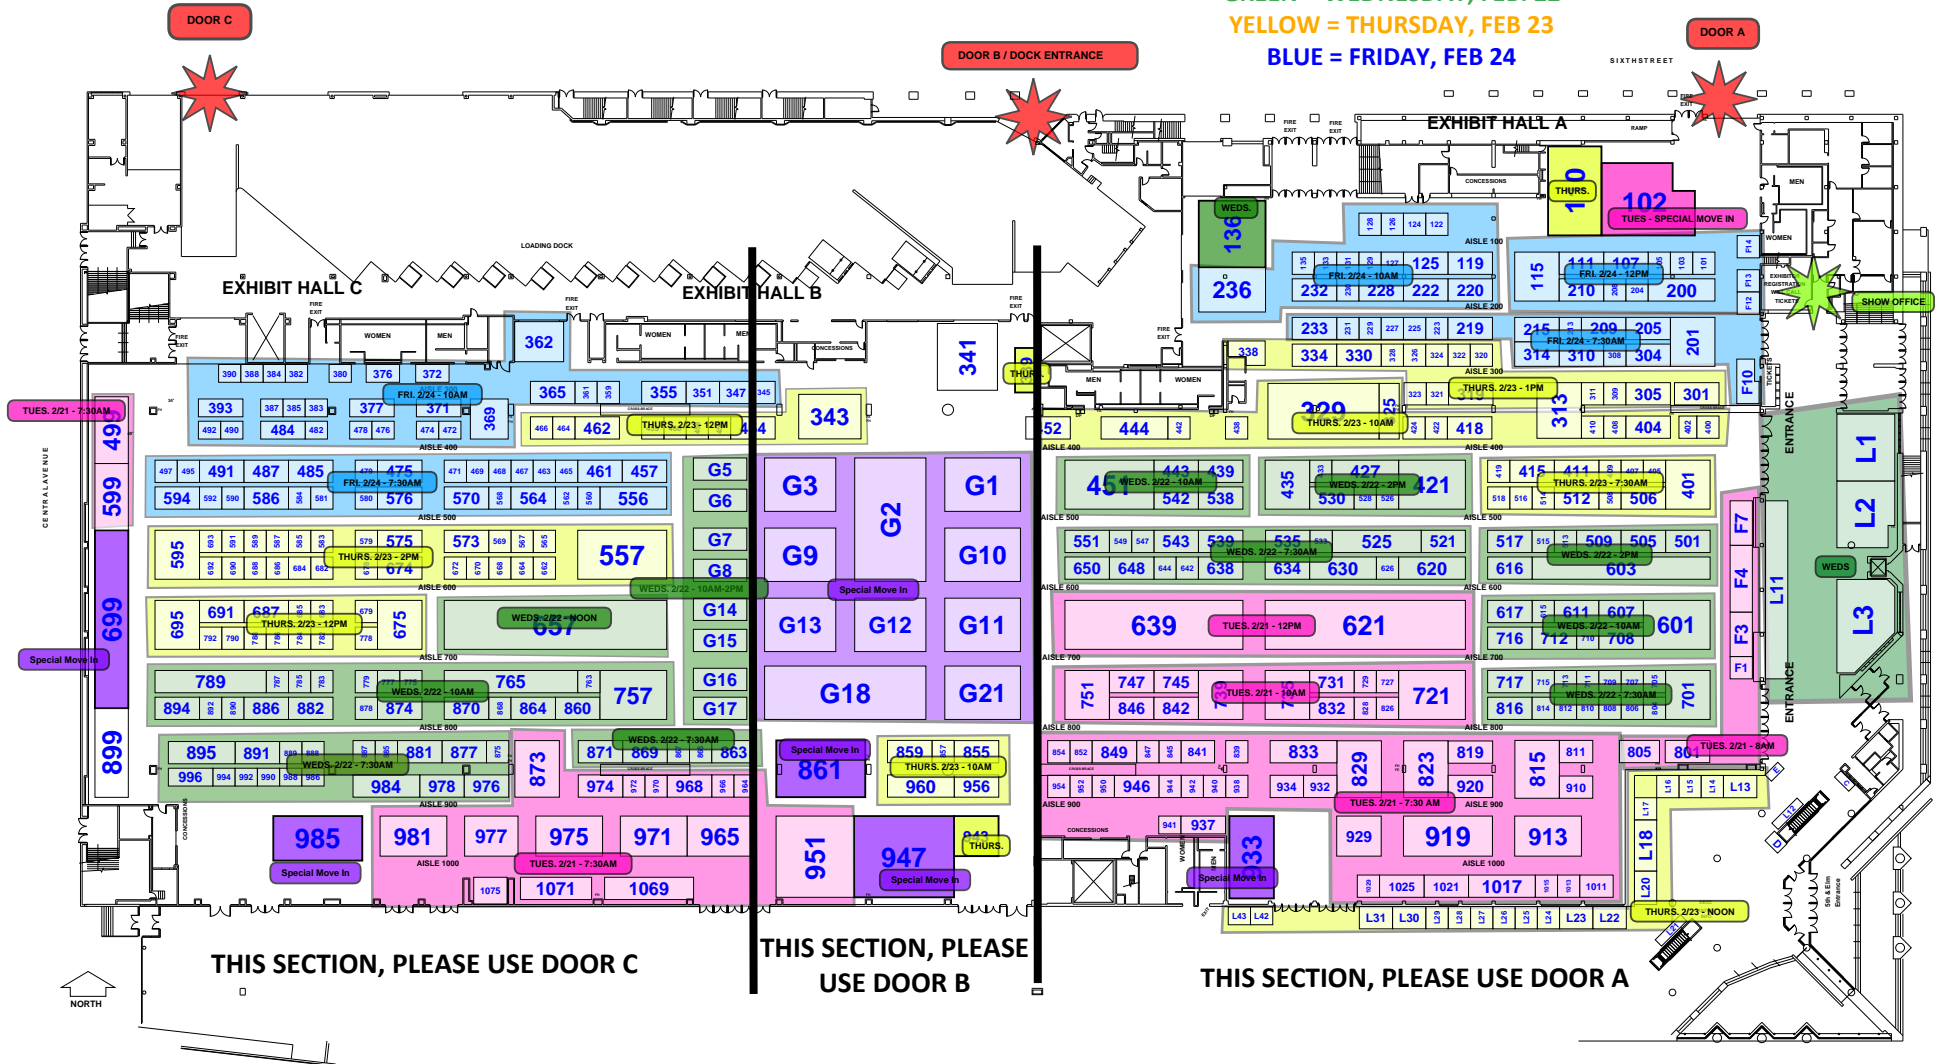

PURPLE = SPECIAL MOVE-IN

PINK = TUESDAY, FEB. 21

GREEN = WEDNESDAY, FEB. 22

YELLOW = THURSDAY, FEB 23

BLUE = FRIDAY, FEB 24

THIS SECTION, PLEASE USE DOOR C

THIS SECTION, PLEASE USE DOOR B

THIS SECTION, PLEASE USE DOOR A

NORTH

ELM STREET

SIXTH STREET

DOOR C

DOOR B / DOCK ENTRANCE

DOOR A

EXHIBIT HALL C

EXHIBIT HALL B