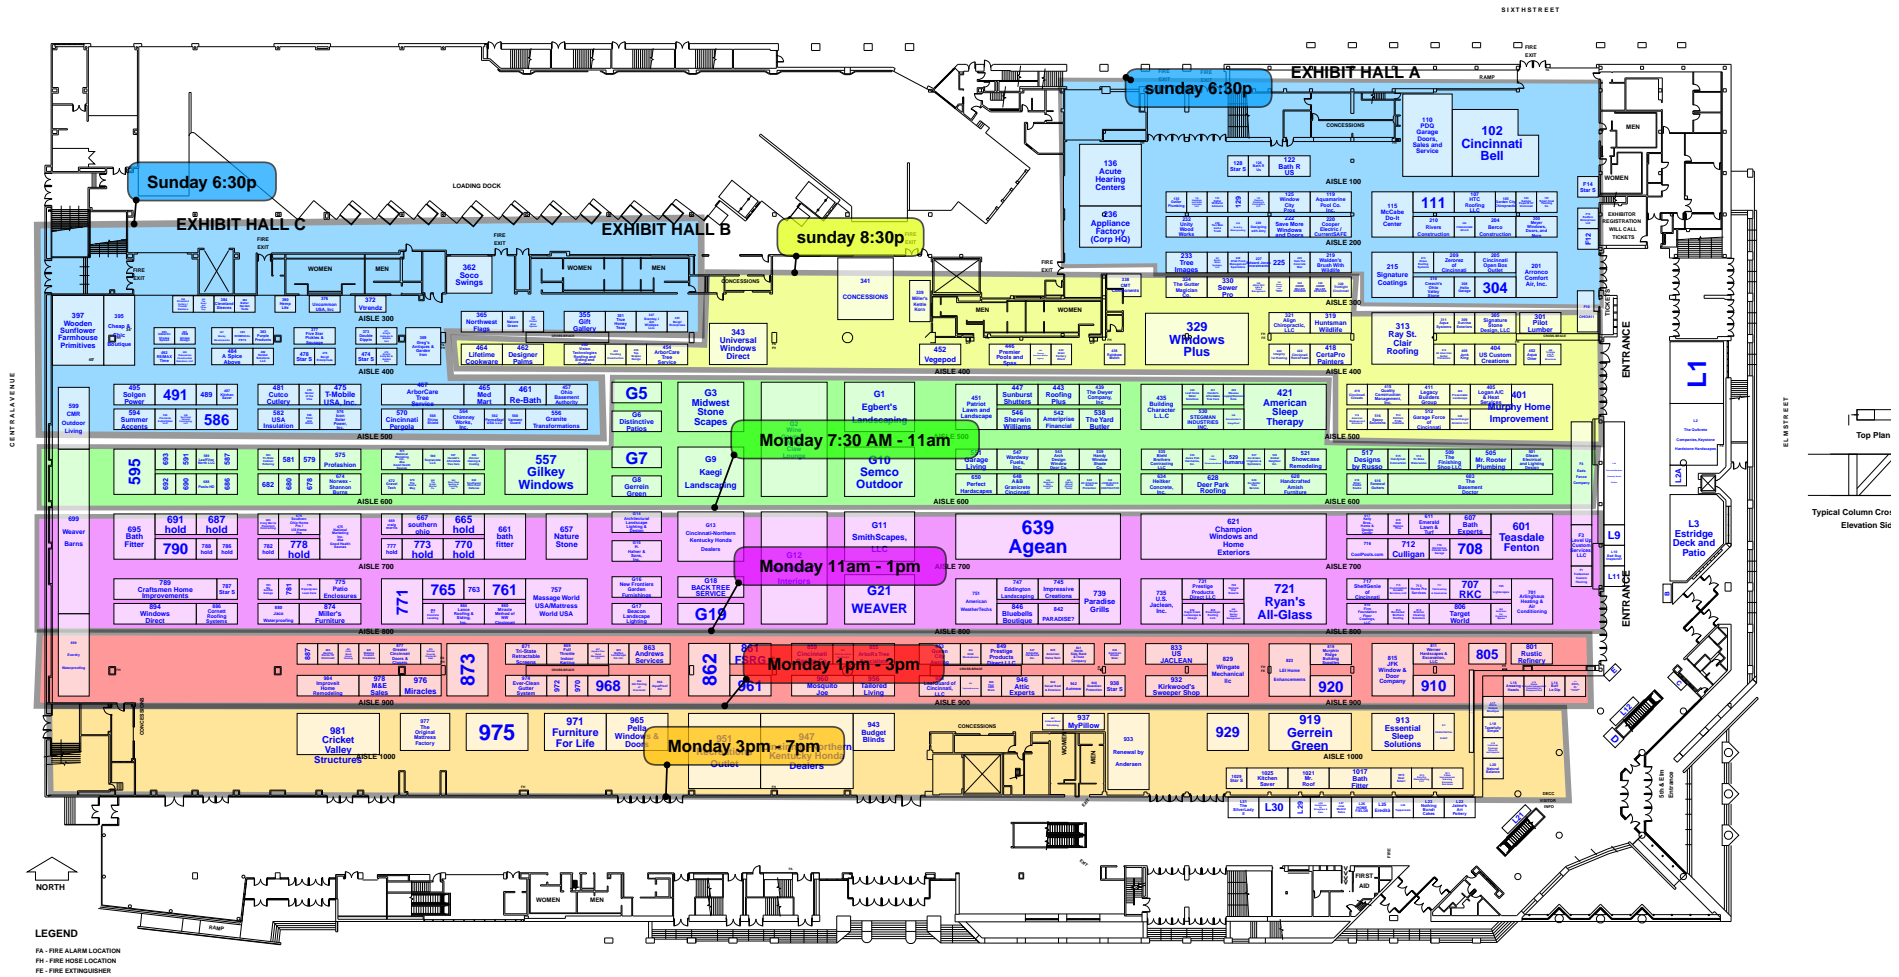

Cincinnati Home & Garden Show

Feb 26-27 & Mar 3-6, 2022 - Duke Energy Convention Center

Prepared by kellyb@mpeshows.com

Note: Our sales team provides the best selection of exhibit space currently available to every customer inquiring. It is therefore likely that others have received these same suggested locations. If you see a location you like, we urge you to book it immediately to avoid disappointment.