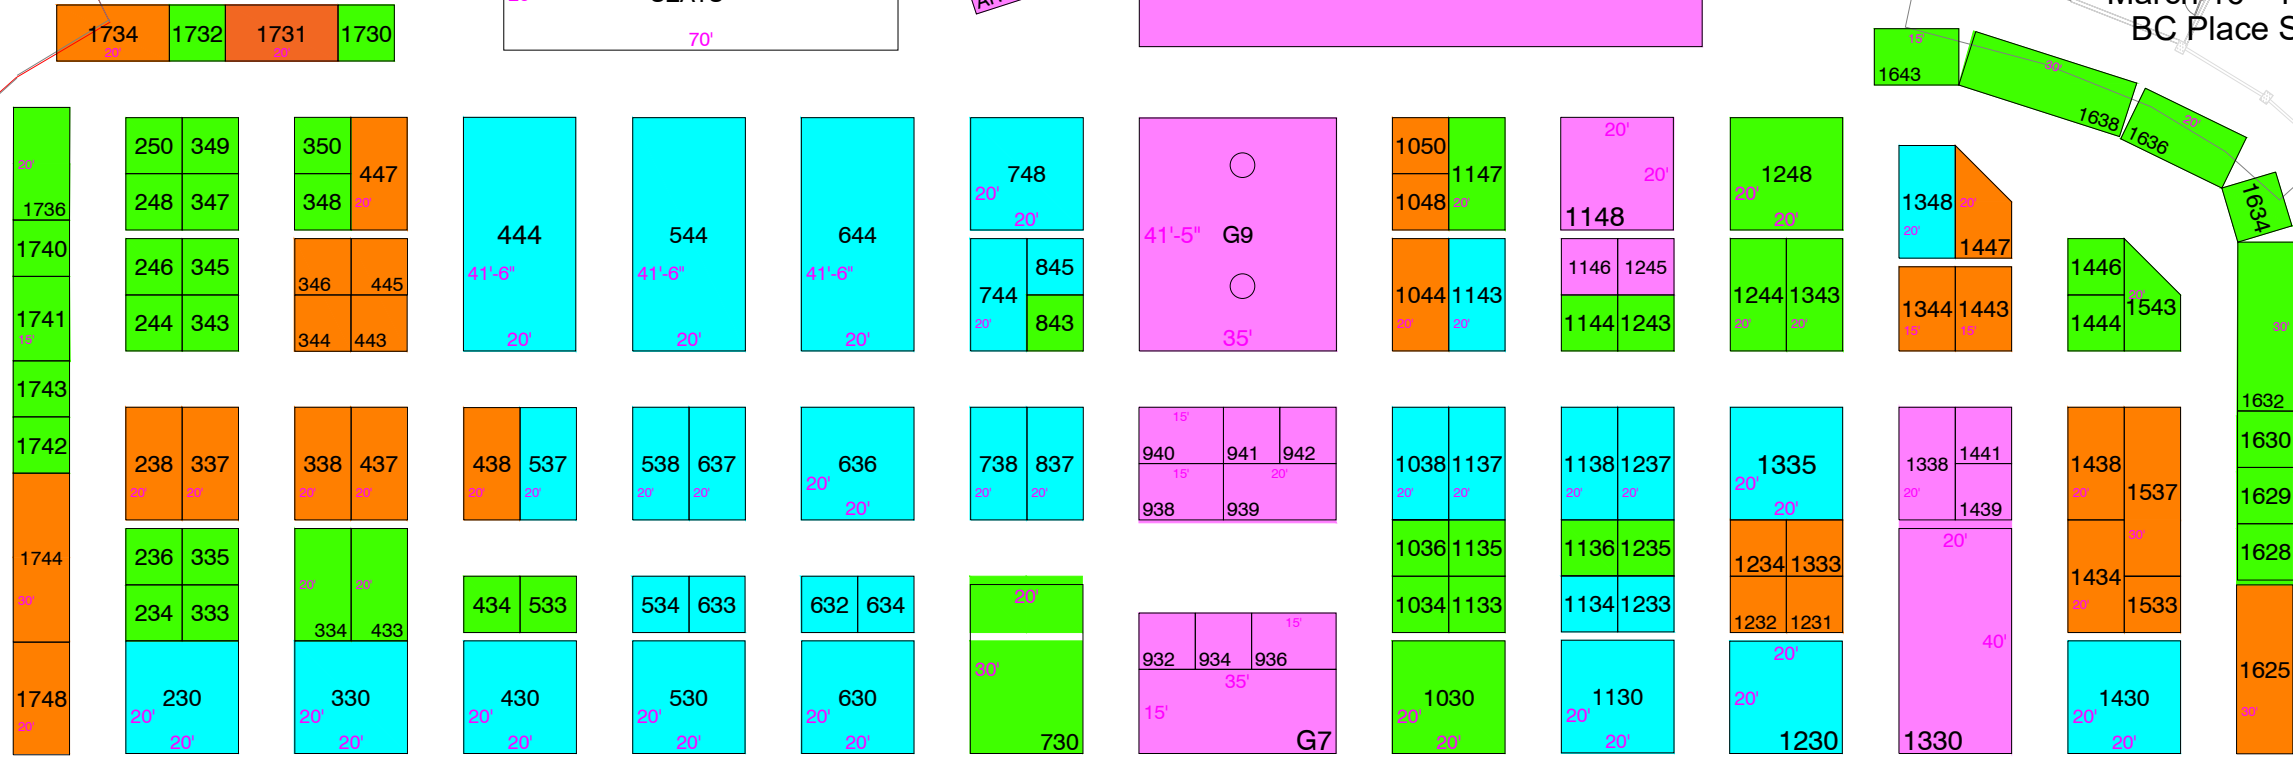

MOVE OUT

20' MAIN STAGE / COOKING STAGE
59'

20' SEATS
70'

ART 1 20'
ART 2 20'
ART 3 20'

100' HOUSE & BAR
60'

BC HOME + GARDEN SHOW
March 16 - 19, 2023
BC Place Stadium

OUT

100 ← 200 ← 300 ← 400 ← 500 ← 600 ← 700 ← 1100 ← 1200 ← 1300 ← 1400 ← 1500 ← 1600 IN

BCH&G 2023 MOVE OUT SCHEDULE as of 01/20/2023

- 1 M/O SUN MAR 19 @ 6:00PM - 10:00PM
- 2 M/O SUN MAR 19 @ 8:00PM - 11:00PM
- 3 M/O MON MAR 20 @ 8:00AM - 12:00PM
- 4 M/O MON MAR 20 @ 8:00AM - 4:00PM

February 06, 2023 - 10:26AM

* floor plan subject to change