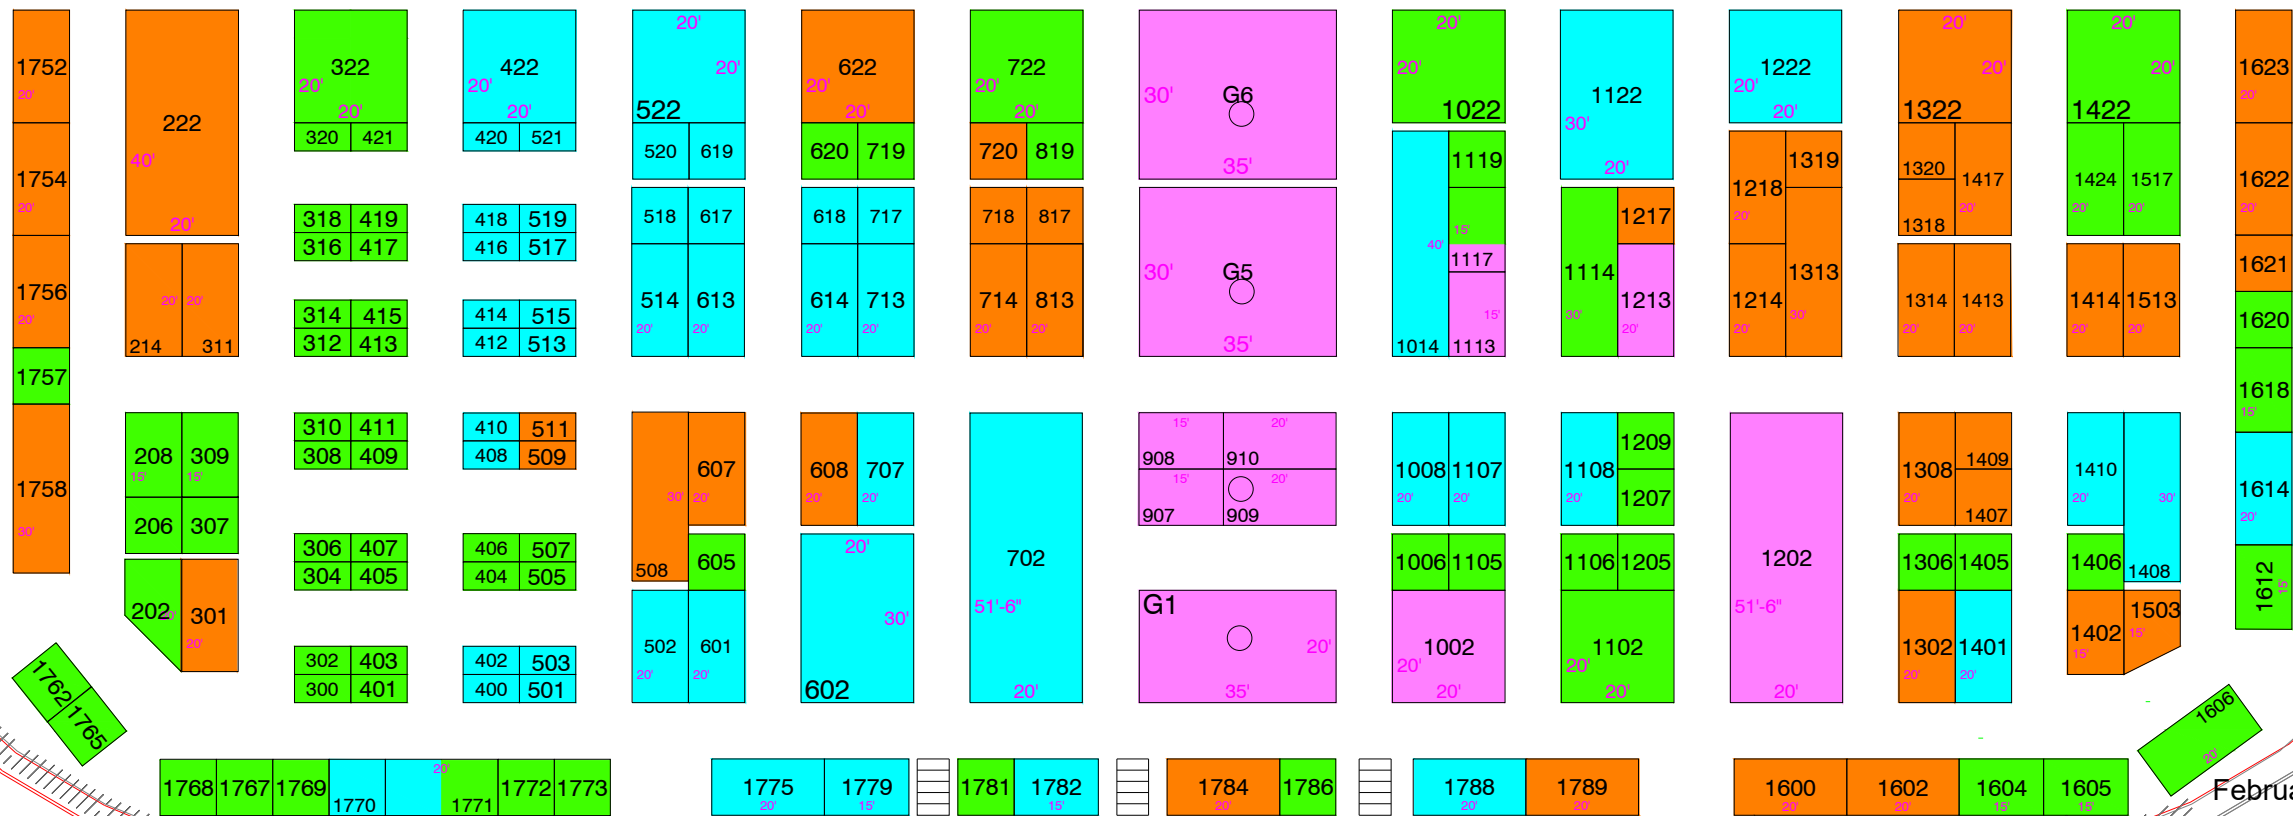

MOVE OUT

20' MAIN STAGE / COOKING STAGE
59'

20' SEATS
70'

ART 1 20'
ART 2 20'
ART 3 20'

100' HOUSE & BAR
60'

BC HOME + GARDEN SHOW
March 16 - 19, 2023
BC Place Stadium

OUT

100 ← 200 ← 300 ← 400 ← 500 ← 600 ← 700 ← 1100 ← 1200 ← 1300 ← 1400 ← 1500 ← 1600 IN

BCH&G 2023 MOVE OUT SCHEDULE as of 01/20/2023

- 1 M/O SUN MAR 19 @ 6:00PM - 10:00PM
- 2 M/O SUN MAR 19 @ 8:00PM - 11:00PM
- 3 M/O MON MAR 20 @ 8:00AM - 12:00PM
- 4 M/O MON MAR 20 @ 8:00AM - 4:00PM

February 06, 2023 - 10:26AM

* floor plan subject to change