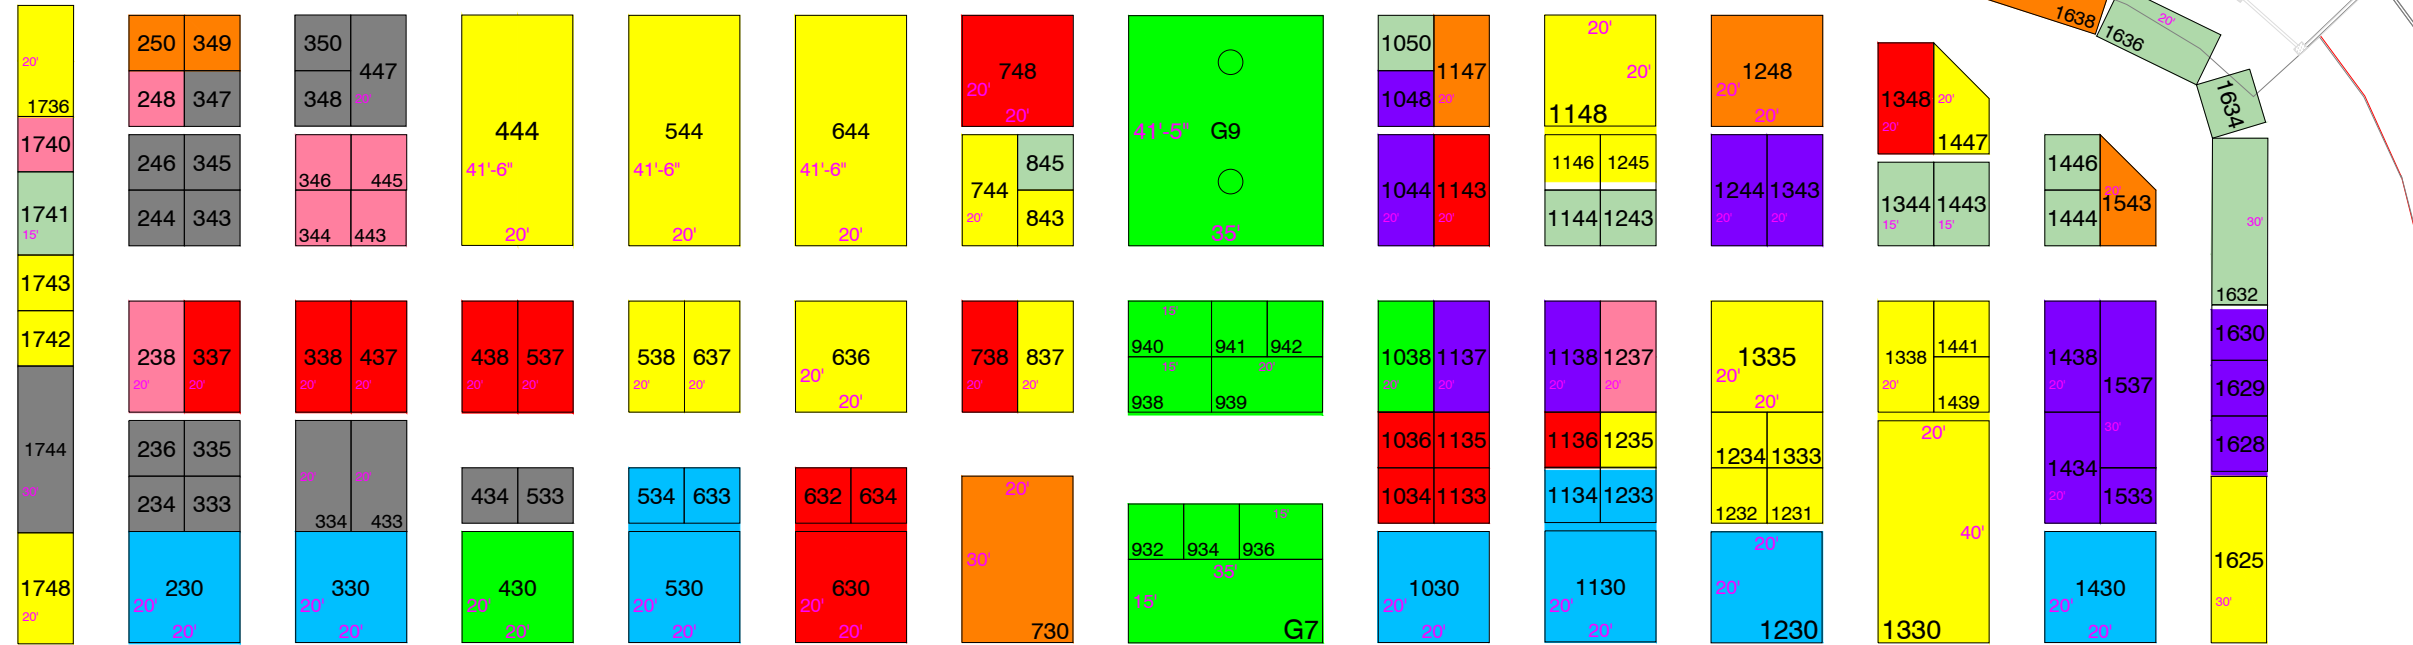

MOVE IN

20'
MAIN STAGE / COOKING STAGE
59'

ART 1
ART 2
ART 3

100'
HOUSE & BAR
60'

BC HOME + GARDEN SHOW
March 16 - 19, 2023
BC Place Stadium

1734 1732 1731 1730

20'
SEATS
70'

OUT

100 ← 200 ← 300 ← 400 ← 500 ← 600 ← 700 ← 1100 ← 1200 ← 1300 ← 1400 ← 1500 IN 1600

BCH&G2023 MOVE IN SCHEDULE as of 02/06/2023

M/I MON MARCH 13 @ 6:00AM-10:00AM - FLOOR MARKING

- 1. M/I MON MARCH 13 @ 10:00AM-12:00PM
- 2. M/I MON MARCH 13 @ 12:00PM-3:00PM
- 3. M/I MON MARCH 13 @ 3:00PM-6:00PM
- 4. M/I TUE MARCH 14 @ 6:00AM-11:00AM
- 5. M/I TUE MARCH 14 @ 11:00AM-4:00PM
- 6. M/I TUE MARCH 14 @ 4:00PM-8:00PM
- 7. M/I WED MARCH 15 @ 6:00AM-9:00AM
- 8. M/I WED MARCH 15 @ 9:00AM-12:00PM
- 9. M/I WED MARCH 15 @ 12:00PM-3:00PM

February 06, 2023 - 10:22AM

floor plan subject to change