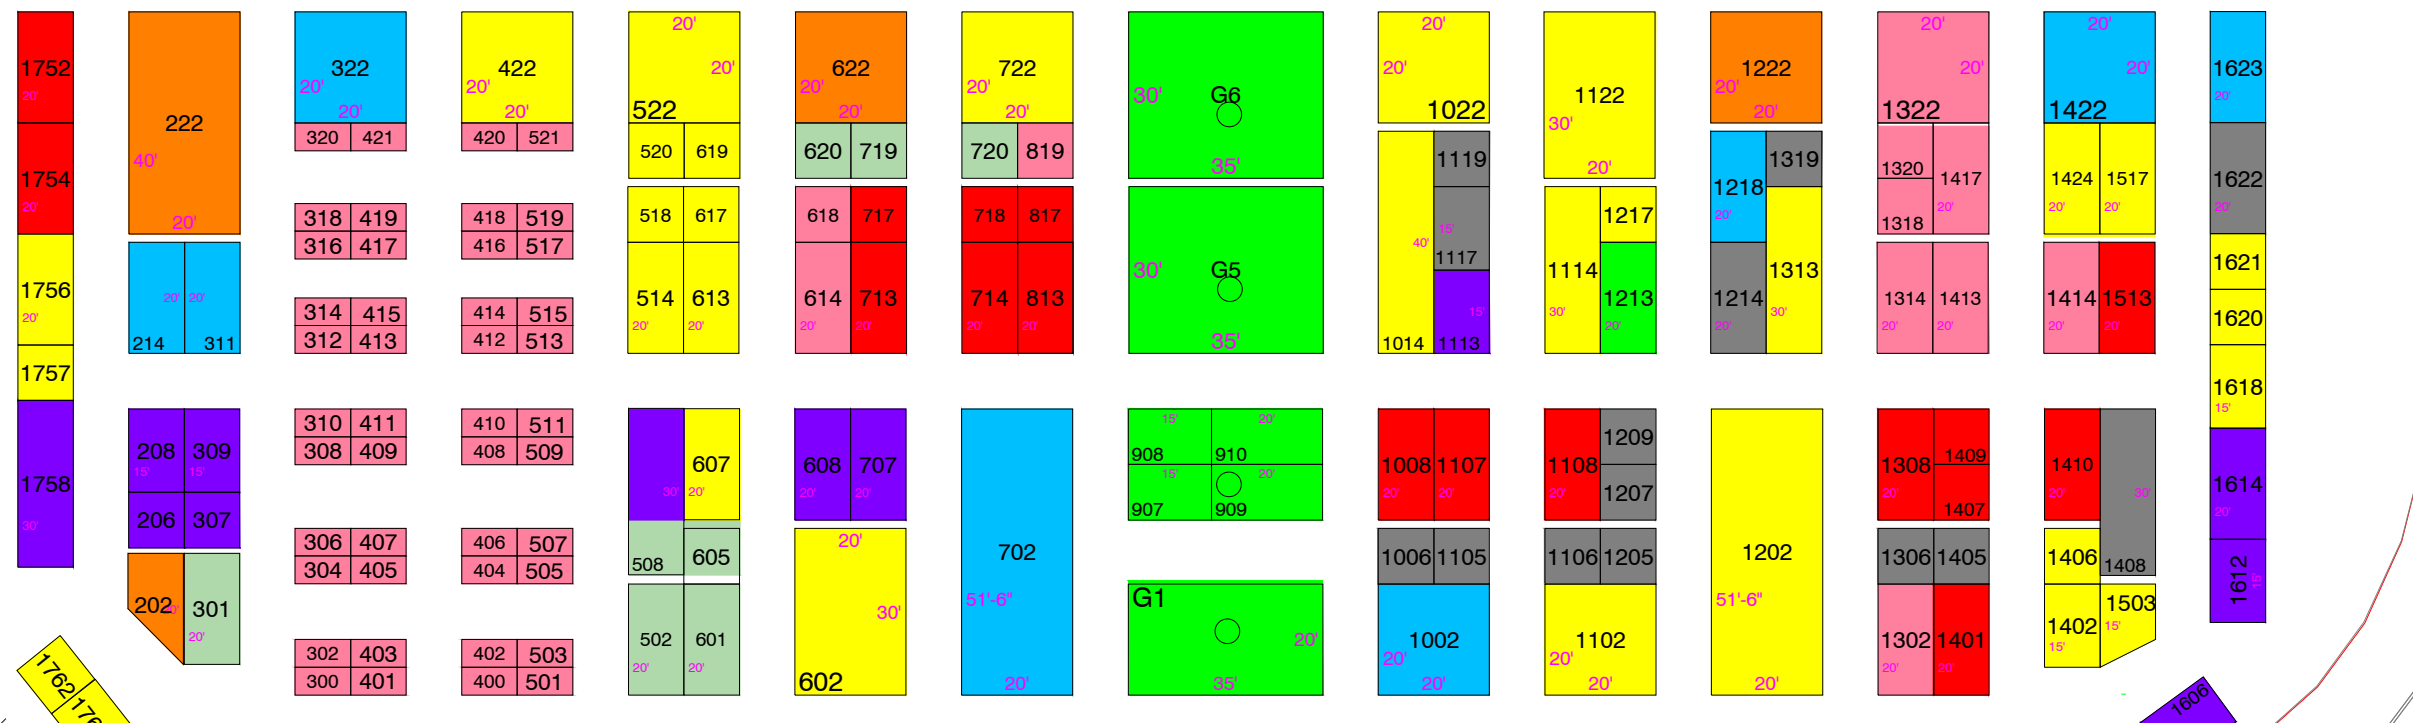

MOVE IN

20'
MAIN STAGE / COOKING STAGE
59'

ART 1
ART 2
ART 3

100'
HOUSE & BAR
60'

BC HOME + GARDEN SHOW
March 16 - 19, 2023
BC Place Stadium

1734 1732 1731 1730

20'
SEATS
70'

OUT

100 ← 200 ← 300 ← 400 ← 500 ← 600 ← 700 ← 1100 ← 1200 ← 1300 ← 1400 ← 1500 IN 1600

BCH&G2023 MOVE IN SCHEDULE as of 02/06/2023

M/I MON MARCH 13 @ 6:00AM-10:00AM - FLOOR MARKING

- 1. M/I MON MARCH 13 @ 10:00AM-12:00PM
- 2. M/I MON MARCH 13 @ 12:00PM-3:00PM
- 3. M/I MON MARCH 13 @ 3:00PM-6:00PM
- 4. M/I TUE MARCH 14 @ 6:00AM-11:00AM
- 5. M/I TUE MARCH 14 @ 11:00AM-4:00PM
- 6. M/I TUE MARCH 14 @ 4:00PM-8:00PM
- 7. M/I WED MARCH 15 @ 6:00AM-9:00AM
- 8. M/I WED MARCH 15 @ 9:00AM-12:00PM
- 9. M/I WED MARCH 15 @ 12:00PM-3:00PM

February 06, 2023 - 10:22AM

floor plan subject to change